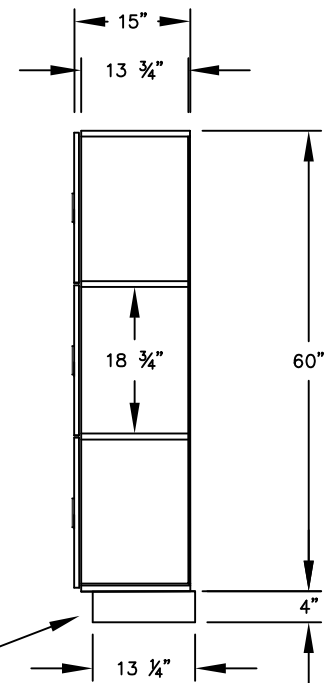

(NOTE: DESIGNER LOCKER SHOWN WITHOUT SIDE PANEL OR SLOPING HOOD. PLEASE ORDER SEPARATELY.)

MODEL #33355
12" WIDE TRIPLE TIER
DESIGNER WOOD LOCKER – 3 WIDE
WITH RECESSED HASPS

(9) LOCKER COMPARTMENTS
 EACH COMPARTMENT:
 10-3/4" W x 18-3/4" H x 13-3/4" D

(BASES ARE MADE OF INDUSTRIAL GRADE PARTICLEBOARD AND ARE COVERED IN A DURABLE BLACK LAMINATE. PLEASE SET BASE TO ALLOW 5/8" BETWEEN THE BACK OF THE LOCKER AND THE WALL FOR AIR VENTILATION.)

SIDE VIEW

MODEL #33355

12" WIDE TRIPLE TIER
 DESIGNER WOOD LOCKER
 WITH RECESSED HASPS
 FIVE FEET HIGH (ADD 4" FOR BASE)

AVAILABLE FINISHES: GRAY, BLUE,
 BLACK, MAPLE, CHERRY OR MAHOGANY

DRAWN: 1/2025

Established in 1936, Salsbury Industries is the industry leader in manufacturing and distributing quality lockers.