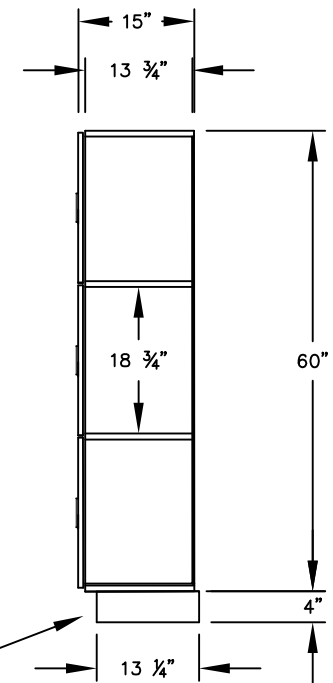

(NOTE: DESIGNER LOCKER SHOWN WITHOUT SIDE PANEL OR SLOPING HOOD. PLEASE ORDER SEPARATELY.)

MODEL #33355
12" WIDE TRIPLE TIER
DESIGNER WOOD LOCKER – 3 WIDE

(9) LOCKER COMPARTMENTS
 EACH COMPARTMENT:
 10-3/4" W x 18-3/4" H x 13-3/4" D

SIDE VIEW

(BASES ARE MADE OF INDUSTRIAL GRADE PARTICLEBOARD AND ARE COVERED IN A DURABLE BLACK LAMINATE. PLEASE SET BASE TO ALLOW 5/8" BETWEEN THE BACK OF THE LOCKER AND THE WALL FOR AIR VENTILATION.)

MODEL #33355

12" WIDE TRIPLE TIER
 DESIGNER WOOD LOCKER
 FIVE FEET HIGH (ADD 4" FOR BASE)

AVAILABLE FINISHES: GRAY, BLUE, BLACK,
 MAPLE, CHERRY OR MAHOGANY

DRAWN: 3/2020

Established in 1936, Salsbury Industries is the industry leader in manufacturing and distributing quality lockers.