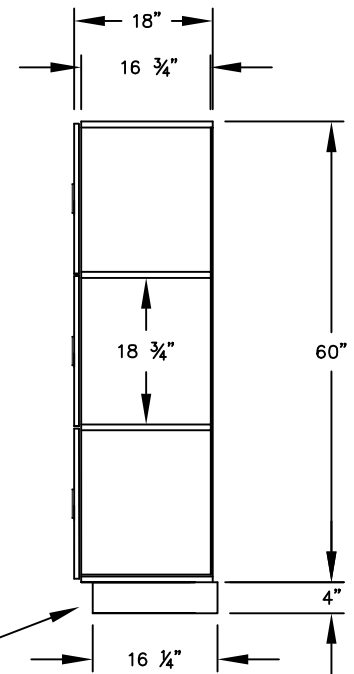

(NOTE: DESIGNER LOCKER SHOWN WITHOUT SIDE PANEL OR SLOPING HOOD. PLEASE ORDER SEPARATELY.)

MODEL #33358
12" WIDE TRIPLE TIER
DESIGNER WOOD LOCKER – 3 WIDE
WITH RECESSED HASPS

(9) LOCKER COMPARTMENTS
 EACH COMPARTMENT:
 10-3/4" W x 18-3/4" H x 16-3/4" D

SIDE VIEW

(BASES ARE MADE OF INDUSTRIAL GRADE PARTICLEBOARD AND ARE COVERED IN A DURABLE BLACK LAMINATE. PLEASE SET BASE TO ALLOW 5/8" BETWEEN THE BACK OF THE LOCKER AND THE WALL FOR AIR VENTILATION.)

MODEL #33358

12" WIDE TRIPLE TIER
 DESIGNER WOOD LOCKER
 WITH RECESSED HASPS
 FIVE FEET HIGH (ADD 4" FOR BASE)

AVAILABLE FINISHES: GRAY, BLUE,
 BLACK, MAPLE, CHERRY OR MAHOGANY

DRAWN: 1/2025

Established in 1936, Salsbury Industries is the industry leader in manufacturing and distributing quality lockers.