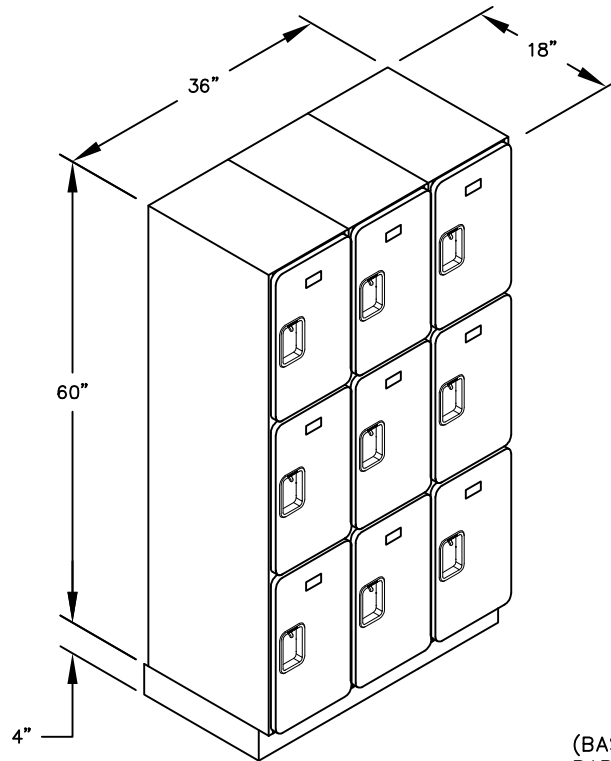

(NOTE: DESIGNER LOCKER SHOWN WITHOUT SIDE PANEL OR SLOPING HOOD. PLEASE ORDER SEPARATELY.)

MODEL #33358
TRIPLE TIER
DESIGNER LOCKER - 3 WIDE

(9) LOCKER COMPARTMENTS
EACH COMPARTMENT:
10 3/4" W x 18 3/4" H x 16 3/4" D

SIDE VIEW

(BASES ARE MADE OF INDUSTRIAL GRADE PARTICLEBOARD AND ARE COVERED IN A DURABLE BLACK LAMINATE. PLEASE SET BASE TO ALLOW 5/8" BETWEEN THE BACK OF THE LOCKER AND THE WALL FOR AIR VENTILATION.)

MODEL #33358

12" WIDE TRIPLE TIER
DESIGNER WOOD LOCKER
FIVE FEET HIGH (ADD 4" FOR BASE)

AVAILABLE FINISHES: GRAY, BLUE, BLACK,
MAPLE, CHERRY OR MAHOGANY

DRAWN: 07/18

Established in 1936, Salsbury Industries is the industry leader in manufacturing and distributing quality lockers.