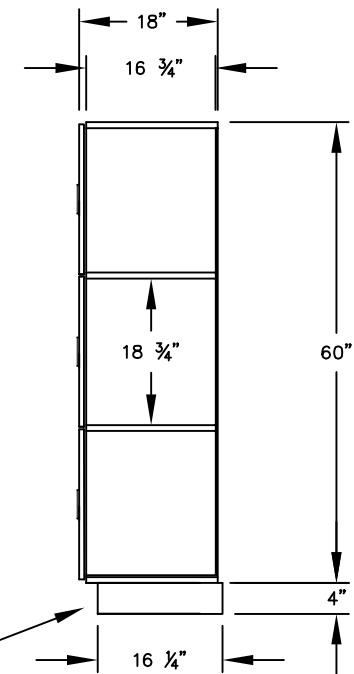

(NOTE: DESIGNER LOCKER SHOWN WITHOUT SIDE PANEL OR SLOPING HOOD. PLEASE ORDER SEPARATELY.)

MODEL #33358
TRIPLE TIER
DESIGNER LOCKER - 3 WIDE

(9) LOCKER COMPARTMENTS
EACH COMPARTMENT:
10 3/4" W x 18 3/4" H x 16 3/4" D

SIDE VIEW

(BASES ARE MADE OF INDUSTRIAL GRADE PARTICLEBOARD AND ARE COVERED IN A DURABLE BLACK LAMINATE. PLEASE SET BASE TO ALLOW 5/8" BETWEEN THE BACK OF THE LOCKER AND THE WALL FOR AIR VENTILATION.)

MODEL #33358

12" WIDE TRIPLE TIER
DESIGNER WOOD LOCKER
FIVE FEET HIGH (ADD 4" FOR BASE)

AVAILABLE FINISHES: GRAY, BLUE, BLACK,
MAPLE, CHERRY OR MAHOGANY

DRAWN: 07/18

Established in 1936, Salsbury Industries is the industry leader in manufacturing and distributing quality lockers.