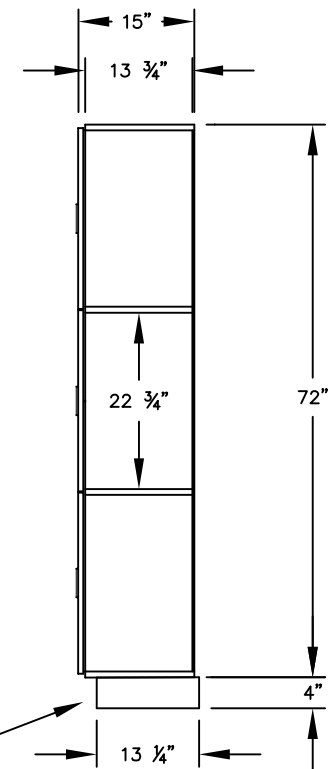

(NOTE: DESIGNER LOCKER SHOWN WITHOUT SIDE PANEL OR SLOPING HOOD. PLEASE ORDER SEPARATELY.)

MODEL #33365
 12" WIDE TRIPLE TIER
 DESIGNER WOOD LOCKER – 3 WIDE
 WITH RECESSED HASPS

(9) LOCKER COMPARTMENTS
 EACH COMPARTMENT:
 10-3/4" W x 22-3/4" H x 13-3/4" D

SIDE VIEW

(BASES ARE MADE OF INDUSTRIAL GRADE PARTICLEBOARD AND ARE COVERED IN A DURABLE BLACK LAMINATE. PLEASE SET BASE TO ALLOW 5/8" BETWEEN THE BACK OF THE LOCKER AND THE WALL FOR AIR VENTILATION.)

MODEL #33365

12" WIDE TRIPLE TIER
 DESIGNER WOOD LOCKER
 WITH RECESSED HASPS
 SIX FEET HIGH (ADD 4" FOR BASE)

AVAILABLE FINISHES: GRAY, BLUE,
 BLACK, MAPLE, CHERRY OR MAHOGANY

DRAWN: 1/2025

Established in 1936, Salsbury Industries is the industry leader in manufacturing and distributing quality lockers.