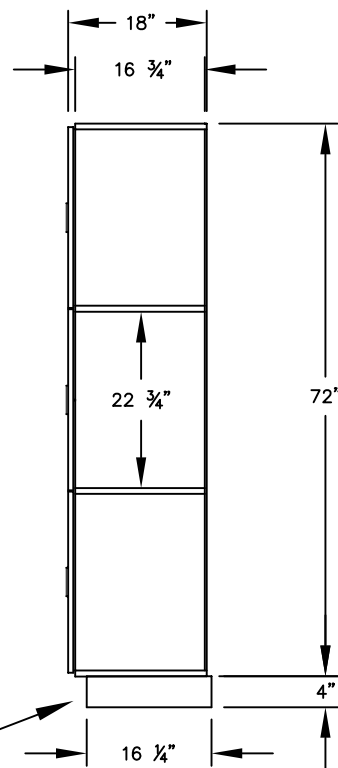

(NOTE: DESIGNER LOCKER SHOWN WITHOUT SIDE PANEL OR SLOPING HOOD. PLEASE ORDER SEPARATELY.)

MODEL #33368
12" WIDE TRIPLE TIER
DESIGNER WOOD LOCKER – 3 WIDE
WITH RECESSED HASPS

(9) LOCKER COMPARTMENTS
 EACH COMPARTMENT:
 10-3/4" W x 22-3/4" H x 16-3/4" D

SIDE VIEW

(BASES ARE MADE OF INDUSTRIAL GRADE PARTICLEBOARD AND ARE COVERED IN A DURABLE BLACK LAMINATE. PLEASE SET BASE TO ALLOW 5/8" BETWEEN THE BACK OF THE LOCKER AND THE WALL FOR AIR VENTILATION.)

MODEL #33368

12" WIDE TRIPLE TIER
 DESIGNER WOOD LOCKER
 WITH RECESSED HASPS
 SIX FEET HIGH (ADD 4" FOR BASE)

AVAILABLE FINISHES: GRAY, BLUE,
 BLACK, MAPLE, CHERRY OR MAHOGANY

DRAWN: 1/2025

Established in 1936, Salsbury Industries is the industry leader in manufacturing and distributing quality lockers.