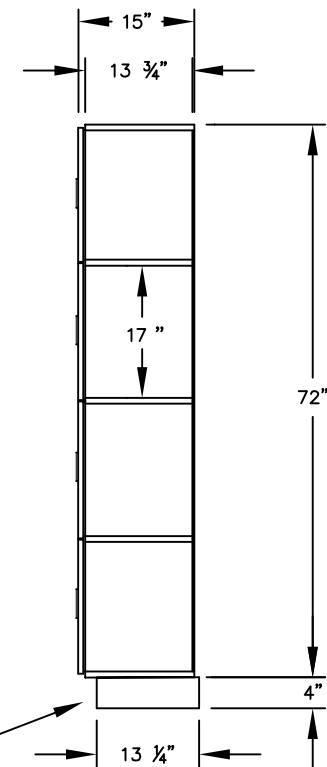

(NOTE: DESIGNER LOCKER SHOWN WITHOUT SIDE PANEL OR SLOPING HOOD. PLEASE ORDER SEPARATELY.)

MODEL #34165-R
12" WIDE FOUR TIER
DESIGNER WOOD LOCKER – 1 WIDE
WITH RESETTABLE COMBINATION LOCKS

(4) LOCKER COMPARTMENTS
 EACH COMPARTMENT:
 10-3/4" W x 17" H x 13-3/4" D

SIDE VIEW

(BASES ARE MADE OF INDUSTRIAL GRADE PARTICLEBOARD AND ARE COVERED IN A DURABLE BLACK LAMINATE. PLEASE SET BASE TO ALLOW 5/8" BETWEEN THE BACK OF THE LOCKER AND THE WALL FOR AIR VENTILATION.)

MODEL #34165-R

12" WIDE FOUR TIER
 DESIGNER WOOD LOCKER
 WITH RESETTABLE COMBINATION LOCKS
 SIX FEET HIGH (ADD 4" FOR BASE)

AVAILABLE LOCKER FINISHES: GRAY, BLUE,
 BLACK, MAPLE, CHERRY OR MAHOGANY

AVAILABLE LOCK FINISHES: BLACK OR SILVER