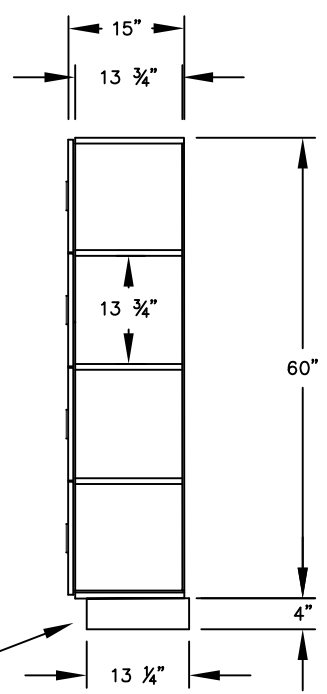

(NOTE: DESIGNER LOCKER SHOWN WITHOUT SIDE PANEL OR SLOPING HOOD. PLEASE ORDER SEPARATELY.)

MODEL #34355
12" WIDE FOUR TIER
DESIGNER WOOD LOCKER – 3 WIDE
WITH RECESSED HASPS

(12) LOCKER COMPARTMENTS
 EACH COMPARTMENT:
 10-3/4" W x 14" H x 13-3/4" D

SIDE VIEW

(BASES ARE MADE OF INDUSTRIAL GRADE PARTICLEBOARD AND ARE COVERED IN A DURABLE BLACK LAMINATE. PLEASE SET BASE TO ALLOW 5/8" BETWEEN THE BACK OF THE LOCKER AND THE WALL FOR AIR VENTILATION.)

MODEL #34355

12" WIDE FOUR TIER
 DESIGNER WOOD LOCKER
 WITH RECESSED HASPS
 FIVE FEET HIGH (ADD 4" FOR BASE)

AVAILABLE FINISHES: GRAY, BLUE,
 BLACK, MAPLE, CHERRY OR MAHOGANY

DRAWN: 1/2025

Established in 1936, Salsbury Industries is the industry leader in manufacturing and distributing quality lockers.