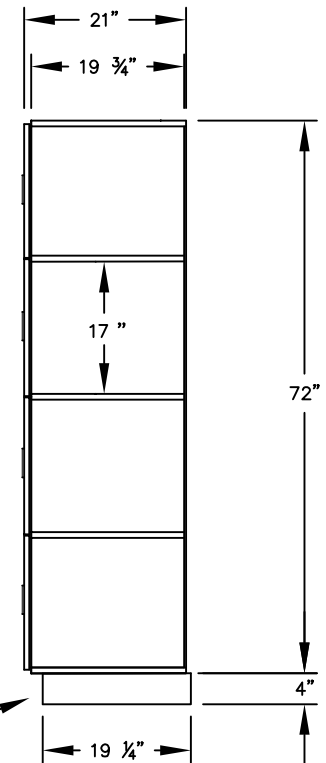

(NOTE: DESIGNER LOCKER SHOWN WITHOUT SIDE PANEL OR SLOPING HOOD. PLEASE ORDER SEPARATELY.)

**MODEL #34361
12" WIDE FOUR TIER
DESIGNER WOOD LOCKER – 3 WIDE**

(12) LOCKER COMPARTMENTS
EACH COMPARTMENT:
10-3/4" W x 17" H x 19-3/4" D

SIDE VIEW

(BASES ARE MADE OF INDUSTRIAL GRADE PARTICLEBOARD AND ARE COVERED IN A DURABLE BLACK LAMINATE. PLEASE SET BASE TO ALLOW 5/8" BETWEEN THE BACK OF THE LOCKER AND THE WALL FOR AIR VENTILATION.)

MODEL #34361

12" WIDE FOUR TIER
DESIGNER WOOD LOCKER
SIX FEET HIGH (ADD 4" FOR BASE)

AVAILABLE FINISHES: GRAY, BLUE, BLACK,
MAPLE, CHERRY OR MAHOGANY

DRAWN: 5/2024

Established in 1936, Salsbury Industries is the industry leader in manufacturing and distributing quality lockers.