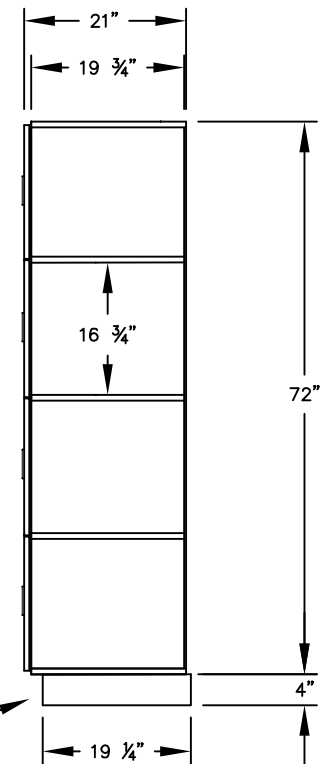

(NOTE: DESIGNER LOCKER SHOWN WITHOUT SIDE PANEL OR SLOPING HOOD. PLEASE ORDER SEPARATELY.)

MODEL #34361
12" WIDE FOUR TIER
DESIGNER WOOD LOCKER – 3 WIDE

(12) LOCKER COMPARTMENTS
 EACH COMPARTMENT:
 10-3/4" W x 17" H x 19-3/4" D

SIDE VIEW

(BASES ARE MADE OF INDUSTRIAL GRADE PARTICLEBOARD AND ARE COVERED IN A DURABLE BLACK LAMINATE. PLEASE SET BASE TO ALLOW 5/8" BETWEEN THE BACK OF THE LOCKER AND THE WALL FOR AIR VENTILATION.)

MODEL #34361

12" WIDE FOUR TIER
 DESIGNER WOOD LOCKER
 SIX FEET HIGH (ADD 4" FOR BASE)

AVAILABLE FINISHES: GRAY, BLUE, BLACK,
 MAPLE, CHERRY OR MAHOGANY

DRAWN: 3/2020

Established in 1936, Salsbury Industries is the industry leader in manufacturing and distributing quality lockers.