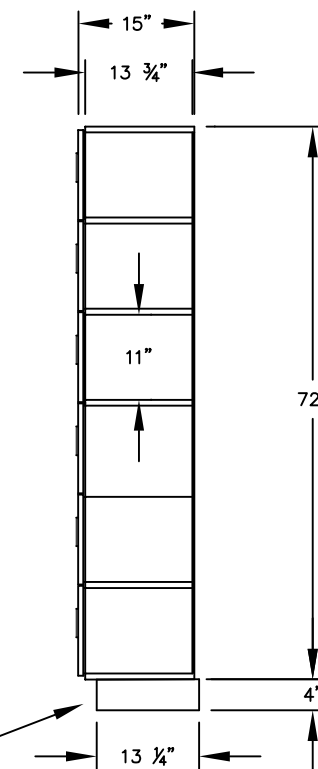

(NOTE: DESIGNER LOCKER SHOWN WITHOUT SIDE PANEL OR SLOPING HOOD. PLEASE ORDER SEPARATELY.)

MODEL #36165
12" WIDE SIX TIER BOX STYLE
DESIGNER WOOD LOCKER – 1 WIDE

(6) LOCKER COMPARTMENTS
 EACH COMPARTMENT:
 10-3/4" W x 11" H x 13-3/4" D

SIDE VIEW

(BASES ARE MADE OF INDUSTRIAL GRADE PARTICLEBOARD AND ARE COVERED IN A DURABLE BLACK LAMINATE. PLEASE SET BASE TO ALLOW 5/8" BETWEEN THE BACK OF THE LOCKER AND THE WALL FOR AIR VENTILATION.)

MODEL #36165

12" WIDE SIX TIER BOX STYLE
 DESIGNER WOOD LOCKER
 SIX FEET HIGH (ADD 4" FOR BASE)

AVAILABLE FINISHES: GRAY, BLUE, BLACK,
 MAPLE, CHERRY OR MAHOGANY

DRAWN: 3/2020

Established in 1936, Salsbury Industries is the industry leader in manufacturing and distributing quality lockers.