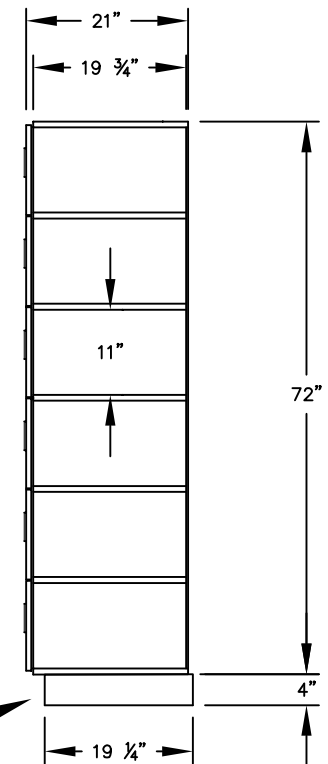

(NOTE: DESIGNER LOCKER SHOWN WITHOUT SIDE PANEL OR SLOPING HOOD. PLEASE ORDER SEPARATELY.)

MODEL #36361
12" WIDE SIX TIER BOX STYLE
DESIGNER WOOD LOCKER – 3 WIDE

(18) LOCKER COMPARTMENTS
 EACH COMPARTMENT:
 10-3/4" W x 11" H x 19-3/4" D

(BASES ARE MADE OF INDUSTRIAL GRADE PARTICLEBOARD AND ARE COVERED IN A DURABLE BLACK LAMINATE. PLEASE SET BASE TO ALLOW 5/8" BETWEEN THE BACK OF THE LOCKER AND THE WALL FOR AIR VENTILATION.)

MODEL #36361

12" WIDE SIX TIER BOX STYLE
 DESIGNER WOOD LOCKER
 SIX FEET HIGH (ADD 4" FOR BASE)

AVAILABLE FINISHES: GRAY, BLUE, BLACK,
 MAPLE, CHERRY OR MAHOGANY

DRAWN: 3/2020

Established in 1936, Salsbury Industries is the industry leader in manufacturing and distributing quality lockers.