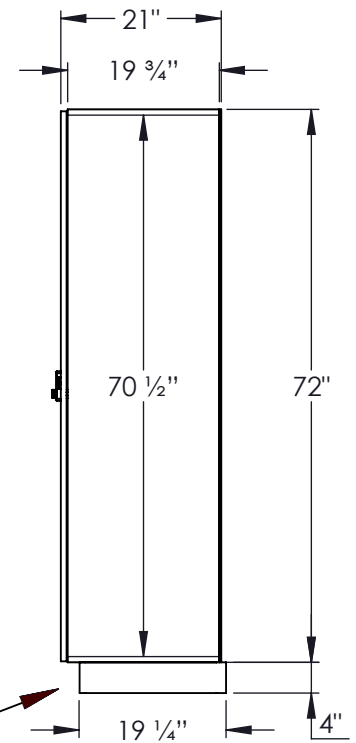

MODEL #41161-R
 12" WIDE SINGLE TIER
 PREMIER WOOD LOCKER – 1 WIDE
 WITH RESETTABLE COMBINATION LOCKS

(1) LOCKER COMPARTMENTS
 EACH COMPARTMENT:
 10-3/4" W x 70-1/2" H x 19-3/4" D

SIDE VIEW

(BASES ARE MADE OF INDUSTRIAL GRADE PARTICLEBOARD AND ARE COVERED IN A DURABLE BLACK LAMINATE. PLEASE SET BASE TO ALLOW 5/8" BETWEEN THE BACK OF THE LOCKER AND THE WALL FOR AIR VENTILATION.)

(NOTE: PREMIER LOCKER SHOWN WITHOUT SIDE PANEL OR SLOPING HOOD. PLEASE ORDER SEPERATELY.)

MODEL #41161-R

12" WIDE SINGLE TIER
 PREMIER WOOD LOCKER
 WITH RESETTABLE COMBINATION LOCKS
 SIX FEET HIGH (ADD 4" FOR BASE)