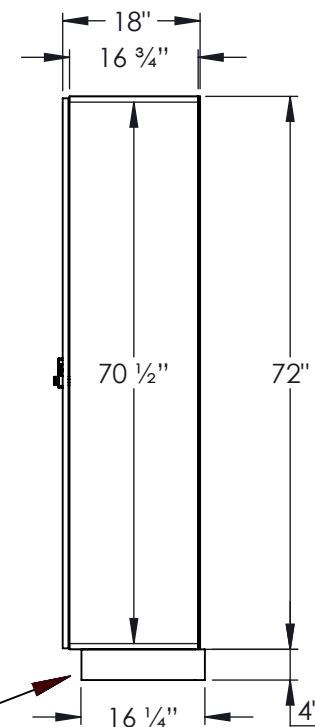

(NOTE: PREMIER LOCKER SHOWN WITHOUT SIDE PANEL OR SLOPING HOOD. PLEASE ORDER SEPERATELY.)

MODEL #41168-R
 12" WIDE SINGLE TIER
 PREMIER WOOD LOCKER – 1 WIDE
 WITH RESETTABLE COMBINATION LOCKS

(1) LOCKER COMPARTMENTS
 EACH COMPARTMENT:
 10-3/4" W x 70-1/2" H x 16-3/4" D

SIDE VIEW

(BASES ARE MADE OF INDUSTRIAL GRADE PARTICLEBOARD AND ARE COVERED IN A DURABLE BLACK LAMINATE. PLEASE SET BASE TO ALLOW 5/8" BETWEEN THE BACK OF THE LOCKER AND THE WALL FOR AIR VENTILATION.)

MODEL #41168-R

12" WIDE SINGLE TIER
 PREMIER WOOD LOCKER
 WITH RESETTABLE COMBINATION LOCKS
 SIX FEET HIGH (ADD 4" FOR BASE)

AVAILABLE FINISHES: ARCTIC WHITE, WINTER FOG,
 CARBON MESH, SILVER TEAK, RED OAK, SKYLINE WALNUT