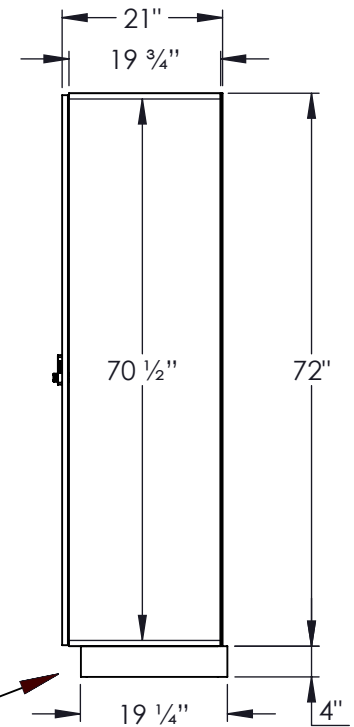

MODEL #41361-R  
 12" WIDE SINGLE TIER  
 PREMIER WOOD LOCKER – 3 WIDE  
 WITH RESETTABLE COMBINATION LOCKS

(3) LOCKER COMPARTMENTS  
 EACH COMPARTMENT:  
 10-3/4" W x 70-1/2" H x 19-3/4" D

(NOTE: PREMIER LOCKER SHOWN  
 WITHOUT SIDE PANEL OR SLOPING  
 HOOD. PLEASE ORDER SEPERATELY.)

SIDE VIEW

(BASES ARE MADE OF INDUSTRIAL GRADE  
 PARTICLEBOARD AND ARE COVERED IN A  
 DURABLE BLACK LAMINATE. PLEASE SET BASE  
 TO ALLOW 5/8" BETWEEN THE BACK OF THE  
 LOCKER AND THE WALL FOR AIR VENTILATION.)

**MODEL #41361-R**

12" WIDE SINGLE TIER  
 PREMIER WOOD LOCKER  
 WITH RESETTABLE COMBINATION LOCKS  
 SIX FEET HIGH (ADD 4" FOR BASE)

AVAILABLE FINISHES: ARCTIC WHITE, WINTER FOG,  
 CARBON MESH, SILVER TEAK, RED OAK, SKYLINE WALNUT