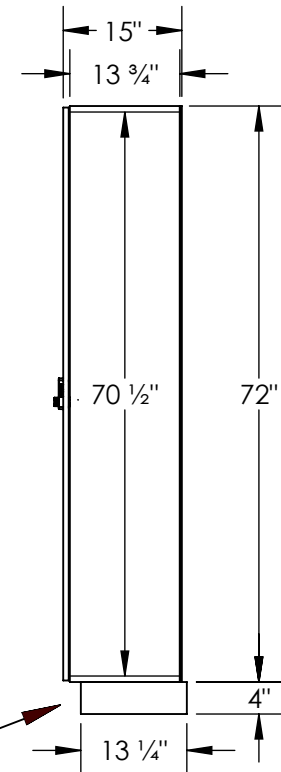

(NOTE: PREMIER LOCKER SHOWN WITHOUT SIDE PANEL OR SLOPING HOOD. PLEASE ORDER SEPERATELY.)

MODEL #41365-R  
 12" WIDE SINGLE TIER  
 PREMIER WOOD LOCKER – 3 WIDE  
 WITH RESETTABLE COMBINATION LOCKS

(3) LOCKER COMPARTMENTS  
 EACH COMPARTMENT:  
 10-3/4" W x 70-1/2" H x 13-3/4" D

**SIDE VIEW**

(BASES ARE MADE OF INDUSTRIAL GRADE PARTICLEBOARD AND ARE COVERED IN A DURABLE BLACK LAMINATE. PLEASE SET BASE TO ALLOW 5/8" BETWEEN THE BACK OF THE LOCKER AND THE WALL FOR AIR VENTILATION.)

**MODEL #41365-R**

12" WIDE SINGLE TIER  
 PREMIER WOOD LOCKER  
 WITH RESETTABLE COMBINATION LOCKS  
 SIX FEET HIGH (ADD 4" FOR BASE)

AVAILABLE FINISHES: ARTIC WHITE, WINTER FOG,  
 CARBON MESH, SILVER TEAK, RED OAK, SKYLINE WALNUT