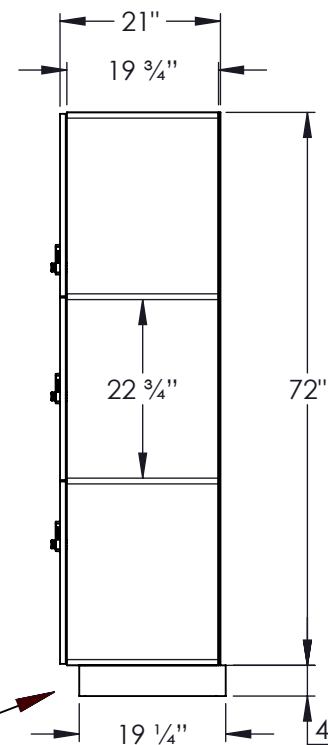

MODEL #43161-R
 12" WIDE TRIPLE TIER
 PREMIER WOOD LOCKER – 1 WIDE
 WITH RESETTABLE COMBINATION LOCKS

(3) LOCKER COMPARTMENTS
 EACH COMPARTMENT:
 10-3/4" W x 22-3/4" H x 19-3/4" D

(NOTE: PREMIER LOCKER SHOWN
 WITHOUT SIDE PANEL OR SLOPING
 HOOD. PLEASE ORDER SEPERATELY.)

SIDE VIEW

(BASES ARE MADE OF INDUSTRIAL GRADE
 PARTICLEBOARD AND ARE COVERED IN A
 DURABLE BLACK LAMINATE. PLEASE SET BASE
 TO ALLOW 5/8" BETWEEN THE BACK OF THE
 LOCKER AND THE WALL FOR AIR VENTILATION.)

MODEL #43161-R

12" WIDE TRIPLE TIER
 PREMIER WOOD LOCKER
 WITH RESETTABLE COMBINATION LOCKS
 SIX FEET HIGH (ADD 4" FOR BASE)

AVAILABLE FINISHES: ARCTIC WHITE, WINTER FOG,
 CARBON MESH, SILVER TEAK, RED OAK, SKYLINE WALNUT