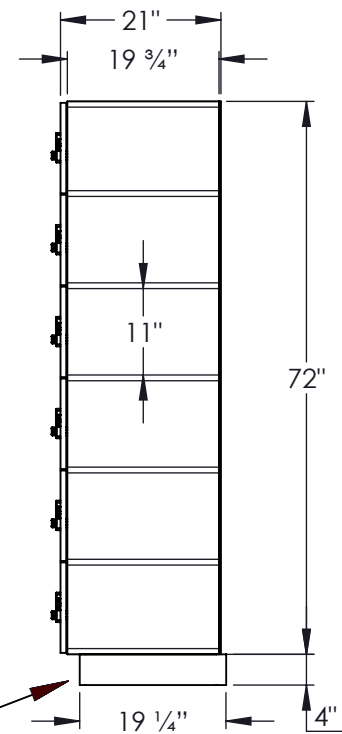

(NOTE: PREMIER LOCKER SHOWN WITHOUT SIDE PANEL OR SLOPING HOOD. PLEASE ORDER SEPERATELY.)

MODEL #46161-R  
 12" WIDE SIX TIER BOX STYLE  
 PREMIER WOOD LOCKER – 1 WIDE  
 WITH RESETTABLE COMBINATION LOCKS

(6) LOCKER COMPARTMENTS  
 EACH COMPARTMENT:  
 10-3/4" W x 11" H x 19-3/4" D

SIDE VIEW

(BASES ARE MADE OF INDUSTRIAL GRADE PARTICLEBOARD AND ARE COVERED IN A DURABLE BLACK LAMINATE. PLEASE SET BASE TO ALLOW 5/8" BETWEEN THE BACK OF THE LOCKER AND THE WALL FOR AIR VENTILATION.)

**MODEL #46161-R**

12" WIDE SIX TIER BOX STYLE  
 PREMIER WOOD LOCKER  
 WITH RESETTABLE COMBINATION LOCKS  
 SIX FEET HIGH (ADD 4" FOR BASE)

AVAILABLE FINISHES: ARCTIC WHITE, WINTER FOG,  
 CARBON MESH, SILVER TEAK, RED OAK, SKYLINE WALNUT