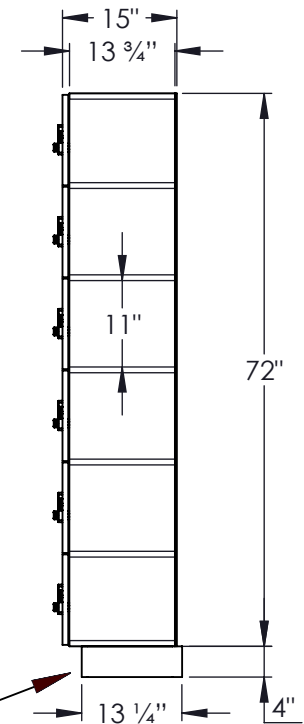

(NOTE: PREMIER LOCKER SHOWN WITHOUT SIDE PANEL OR SLOPING HOOD. PLEASE ORDER SEPERATELY.)

MODEL #46165-R
 12" WIDE SIX TIER BOX STYLE
 PREMIER WOOD LOCKER – 1 WIDE
 WITH RESETTABLE COMBINATION LOCKS

(6) LOCKER COMPARTMENTS
 EACH COMPARTMENT:
 10-3/4" W x 11" H x 13-3/4" D

SIDE VIEW

(BASES ARE MADE OF INDUSTRIAL GRADE PARTICLEBOARD AND ARE COVERED IN A DURABLE BLACK LAMINATE. PLEASE SET BASE TO ALLOW 5/8" BETWEEN THE BACK OF THE LOCKER AND THE WALL FOR AIR VENTILATION.)

MODEL #46165-R

12" WIDE SIX TIER BOX STYLE
 PREMIER WOOD LOCKER
 WITH RESETTABLE COMBINATION LOCKS
 SIX FEET HIGH (ADD 4" FOR BASE)

AVAILABLE FINISHES: ARCTIC WHITE, WINTER FOG,
 CARBON MESH, SILVER TEAK, RED OAK, SKYLINE WALNUT