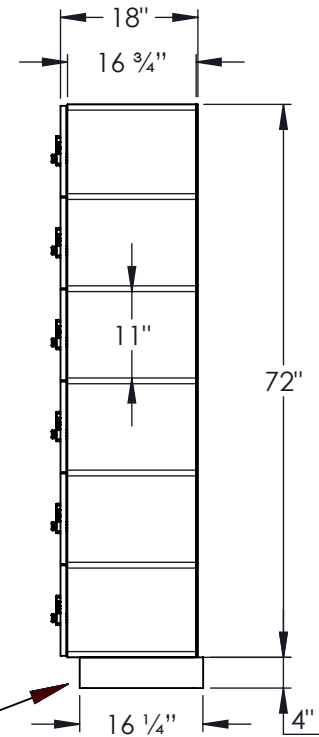

(NOTE: PREMIER LOCKER SHOWN WITHOUT SIDE PANEL OR SLOPING HOOD. PLEASE ORDER SEPERATELY.)

MODEL #46168-R
 12" WIDE SIX TIER BOX STYLE
 PREMIER WOOD LOCKER – 1 WIDE
 WITH RESETTABLE COMBINATION LOCKS

(6) LOCKER COMPARTMENTS
 EACH COMPARTMENT:
 10-3/4" W x 11" H x 16-3/4" D

SIDE VIEW

(BASES ARE MADE OF INDUSTRIAL GRADE PARTICLEBOARD AND ARE COVERED IN A DURABLE BLACK LAMINATE. PLEASE SET BASE TO ALLOW 5/8" BETWEEN THE BACK OF THE LOCKER AND THE WALL FOR AIR VENTILATION.)

MODEL #46168-R

12" WIDE SIX TIER BOX STYLE
 PREMIER WOOD LOCKER
 WITH RESETTABLE COMBINATION LOCKS
 SIX FEET HIGH (ADD 4" FOR BASE)

AVAILABLE FINISHES: ARCTIC WHITE, WINTER FOG,
 CARBON MESH, SILVER TEAK, RED OAK, SKYLINE WALNUT