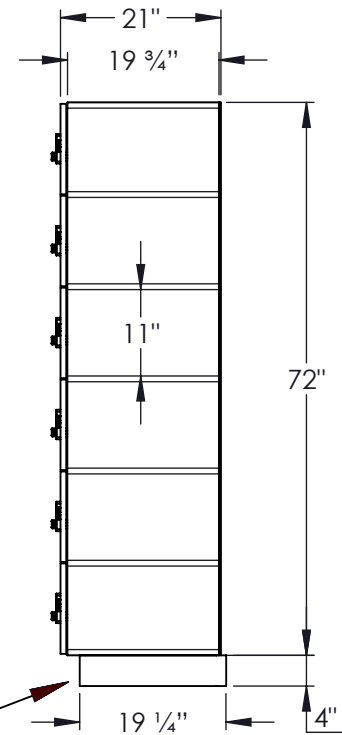

(NOTE: PREMIER LOCKER SHOWN WITHOUT SIDE PANEL OR SLOPING HOOD. PLEASE ORDER SEPERATELY.)

MODEL #46361-R  
 12" WIDE SIX TIER BOX STYLE  
 PREMIER WOOD LOCKER – 3 WIDE  
 WITH RESETTABLE COMBINATION LOCKS

(18) LOCKER COMPARTMENTS  
 EACH COMPARTMENT:  
 10-3/4" W x 11" H x 19-3/4" D

SIDE VIEW

(BASES ARE MADE OF INDUSTRIAL GRADE PARTICLEBOARD AND ARE COVERED IN A DURABLE BLACK LAMINATE. PLEASE SET BASE TO ALLOW 5/8" BETWEEN THE BACK OF THE LOCKER AND THE WALL FOR AIR VENTILATION.)

**MODEL #46361-R**

12" WIDE SIX TIER BOX STYLE  
 PREMIER WOOD LOCKER  
 WITH RESETTABLE COMBINATION LOCKS  
 SIX FEET HIGH (ADD 4" FOR BASE)

AVAILABLE FINISHES: ARCTIC WHITE, WINTER FOG,  
 CARBON MESH, SILVER TEAK, RED OAK, SKYLINE WALNUT