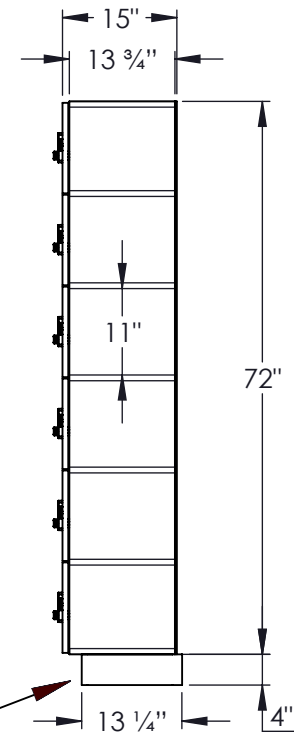

(NOTE: PREMIER LOCKER SHOWN WITHOUT SIDE PANEL OR SLOPING HOOD. PLEASE ORDER SEPERATELY.)

MODEL #46365-R
 12" WIDE SIX TIER BOX STYLE
 PREMIER WOOD LOCKER – 3 WIDE
 WITH RESETTABLE COMBINATION LOCKS

(18) LOCKER COMPARTMENTS
 EACH COMPARTMENT:
 10-3/4" W x 11" H x 13-3/4" D

SIDE VIEW

(BASES ARE MADE OF INDUSTRIAL GRADE PARTICLEBOARD AND ARE COVERED IN A DURABLE BLACK LAMINATE. PLEASE SET BASE TO ALLOW 5/8" BETWEEN THE BACK OF THE LOCKER AND THE WALL FOR AIR VENTILATION.)

MODEL #46365-R

12" WIDE SIX TIER BOX STYLE
 PREMIER WOOD LOCKER
 WITH RESETTABLE COMBINATION LOCKS
 SIX FEET HIGH (ADD 4" FOR BASE)

AVAILABLE FINISHES: ARCTIC WHITE, WINTER FOG,
 CARBON MESH, SILVER TEAK, RED OAK, SKYLINE WALNUT