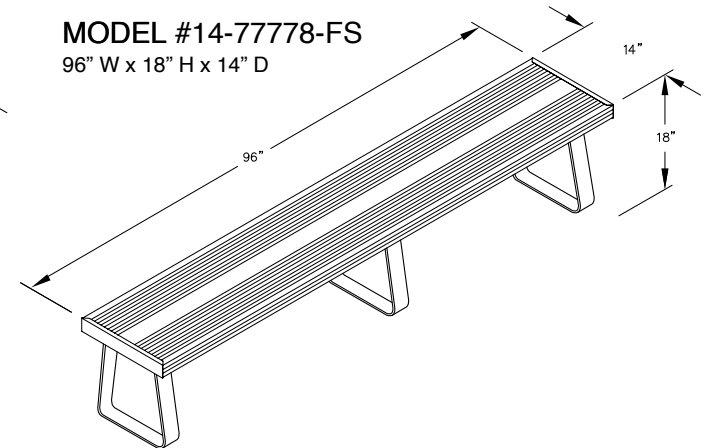

MODEL #77778-FS
96" W x 18" H x 10" D

FREE-STANDING BASE BOLT PATTERN

Note: Mounting holes provided for optional bolt mounting

ALUMINUM LOCKER BENCHES (Free-standing pedestals)

MODEL #77773-FS	(36" Wide)
MODEL #77774-FS	(48" Wide)
MODEL #77775-FS	(60" Wide)
MODEL #77776-FS	(72" Wide)
MODEL #77777-FS	(84" Wide)
MODEL #77778-FS	(96" Wide)

14" Deep Free-Standing Aluminum Locker Benches

MODEL #14-77773-FS
36" W x 18" H x 14" D

MODEL #14-77774-FS
48" W x 18" H x 14" D

MODEL #14-77775-FS
60" W x 18" H x 14" D

MODEL #14-77776-FS
72" W x 18" H x 14" D

MODEL #14-77777-FS
84" W x 18" H x 14" D

MODEL #14-77778-FS
96" W x 18" H x 14" D

FREE-STANDING BASE BOLT PATTERN

Note: Mounting holes provided for optional bolt mounting

ALUMINUM LOCKER BENCHES (Free-standing pedestals)

MODEL #14-77773-FS	(36" Wide)
MODEL #14-77774-FS	(48" Wide)
MODEL #14-77775-FS	(60" Wide)
MODEL #14-77776-FS	(72" Wide)
MODEL #14-77777-FS	(84" Wide)
MODEL #14-77778-FS	(96" Wide)

AVAILABLE FINISHES: SILVER OR BLACK