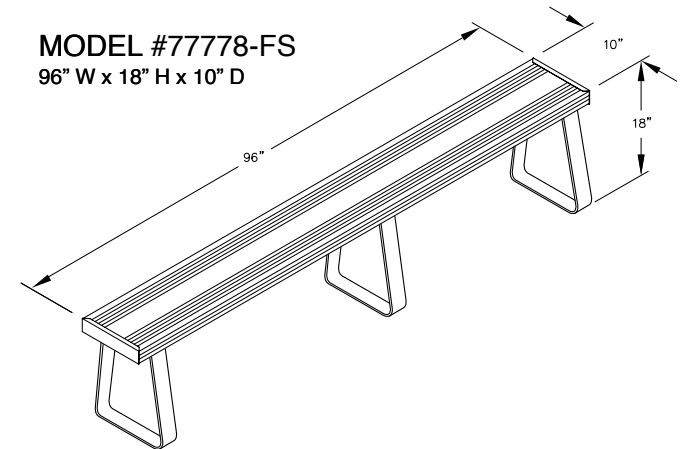

10" Deep Free-Standing Aluminum Locker Benches

MODEL #77773-FS
36" W x 18" H x 10" D

MODEL #77774-FS
48" W x 18" H x 10" D

MODEL #77775-FS
60" W x 18" H x 10" D

MODEL #77776-FS
72" W x 18" H x 10" D

MODEL #77777-FS
84" W x 18" H x 10" D

MODEL #77778-FS
96" W x 18" H x 10" D

FREE-STANDING BASE BOLT PATTERN

Note: Mounting holes provided for optional bolt mounting

ALUMINUM LOCKER BENCHES (Free-standing pedestals)

MODEL #77773-FS	(36" Wide)
MODEL #77774-FS	(48" Wide)
MODEL #77775-FS	(60" Wide)
MODEL #77776-FS	(72" Wide)
MODEL #77777-FS	(84" Wide)
MODEL #77778-FS	(96" Wide)

14" Deep Free-Standing Aluminum Locker Benches

MODEL #14-77773-FS
36" W x 18" H x 14" D

MODEL #14-77774-FS
48" W x 18" H x 14" D

MODEL #14-77775-FS
60" W x 18" H x 14" D

MODEL #14-77776-FS
72" W x 18" H x 14" D

MODEL #14-77777-FS
84" W x 18" H x 14" D

MODEL #14-77778-FS
96" W x 18" H x 14" D

FREE-STANDING BASE BOLT PATTERN

Note: Mounting holes provided for optional bolt mounting

ALUMINUM LOCKER BENCHES (Free-standing pedestals)