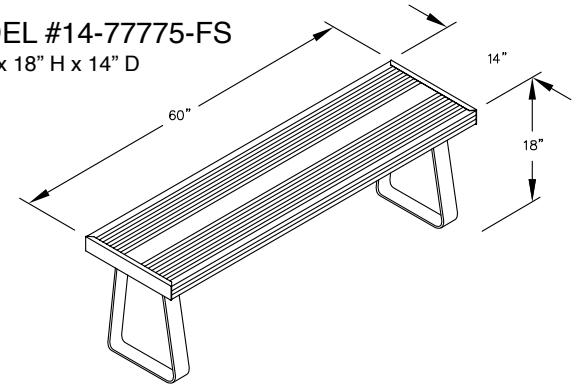

MODEL #77778-FS
96" W x 18" H x 10" D

FREE-STANDING BASE BOLT PATTERN

Note: Mounting holes provided for optional bolt mounting

ALUMINUM LOCKER BENCHES (Free-standing pedestals)

MODEL #77773-FS	(36" Wide)
MODEL #77774-FS	(48" Wide)
MODEL #77775-FS	(60" Wide)
MODEL #77776-FS	(72" Wide)
MODEL #77777-FS	(84" Wide)
MODEL #77778-FS	(96" Wide)

14" Deep Free-Standing Aluminum Locker Benches

MODEL #14-77773-FS
36" W x 18" H x 14" D

MODEL #14-77774-FS
48" W x 18" H x 14" D

MODEL #14-77775-FS
60" W x 18" H x 14" D

MODEL #14-77776-FS
72" W x 18" H x 14" D

MODEL #14-77777-FS
84" W x 18" H x 14" D

MODEL #14-77778-FS
96" W x 18" H x 14" D

FREE-STANDING BASE BOLT PATTERN

Note: Mounting holes provided for optional bolt mounting

ALUMINUM LOCKER BENCHES (Free-standing pedestals)