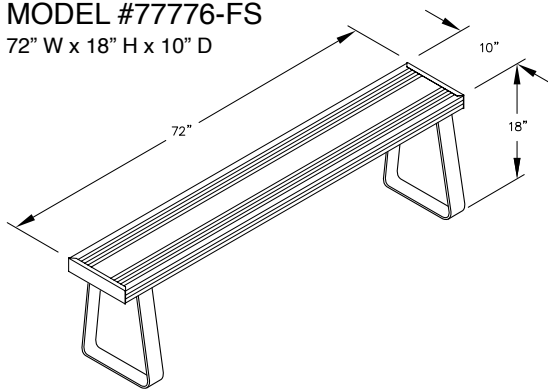

10" Deep Free-Standing Aluminum Locker Benches

MODEL #77773-FS
36" W x 18" H x 10" D

MODEL #77774-FS
48" W x 18" H x 10" D

MODEL #77775-FS
60" W x 18" H x 10" D

MODEL #77776-FS
72" W x 18" H x 10" D

MODEL #77777-FS
84" W x 18" H x 10" D

MODEL #77778-FS
96" W x 18" H x 10" D

FREE-STANDING BASE BOLT PATTERN

Note: Mounting holes provided for optional bolt mounting

ALUMINUM LOCKER BENCHES (Free-standing pedestals)

MODEL #77773-FS	(36" Wide)
MODEL #77774-FS	(48" Wide)
MODEL #77775-FS	(60" Wide)
MODEL #77776-FS	(72" Wide)
MODEL #77777-FS	(84" Wide)
MODEL #77778-FS	(96" Wide)

14" Deep Free-Standing Aluminum Locker Benches

MODEL #14-77773-FS
36" W x 18" H x 14" D

MODEL #14-77774-FS
48" W x 18" H x 14" D

MODEL #14-77775-FS
60" W x 18" H x 14" D

MODEL #14-77776-FS
72" W x 18" H x 14" D

MODEL #14-77777-FS
84" W x 18" H x 14" D

MODEL #14-77778-FS
96" W x 18" H x 14" D

FREE-STANDING BASE BOLT PATTERN

Note: Mounting holes provided for optional bolt mounting

ALUMINUM LOCKER BENCHES (Free-standing pedestals)