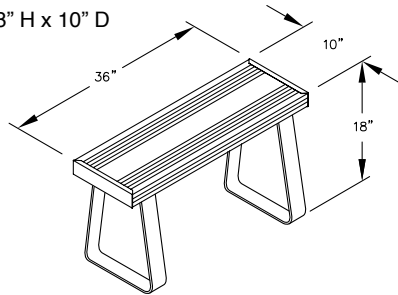

10" Deep Free-Standing Aluminum Locker Benches

MODEL #77773-FS
36" W x 18" H x 10" D

MODEL #77774-FS
48" W x 18" H x 10" D

MODEL #77775-FS
60" W x 18" H x 10" D

MODEL #77776-FS
72" W x 18" H x 10" D

MODEL #77777-FS
84" W x 18" H x 10" D

MODEL #77778-FS
96" W x 18" H x 10" D

FREE-STANDING BASE BOLT PATTERN

Note: Mounting holes provided for optional bolt mounting

ALUMINUM LOCKER BENCHES (Free-standing pedestals)

MODEL #77773-FS	(36" Wide)
MODEL #77774-FS	(48" Wide)
MODEL #77775-FS	(60" Wide)
MODEL #77776-FS	(72" Wide)
MODEL #77777-FS	(84" Wide)
MODEL #77778-FS	(96" Wide)

14" Deep Free-Standing Aluminum Locker Benches

MODEL #14-77773-FS
36" W x 18" H x 14" D

MODEL #14-77774-FS
48" W x 18" H x 14" D

MODEL #14-77775-FS
60" W x 18" H x 14" D

MODEL #14-77776-FS
72" W x 18" H x 14" D

MODEL #14-77777-FS
84" W x 18" H x 14" D

MODEL #14-77778-FS
96" W x 18" H x 14" D

FREE-STANDING BASE BOLT PATTERN

Note: Mounting holes provided for optional bolt mounting

ALUMINUM LOCKER BENCHES (Free-standing pedestals)