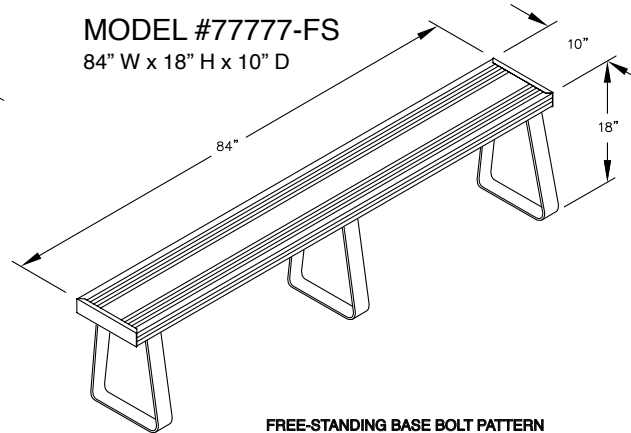

10" Deep Free-Standing Aluminum Locker Benches

MODEL #77773-FS
36" W x 18" H x 10" D

MODEL #77774-FS
48" W x 18" H x 10" D

MODEL #77775-FS
60" W x 18" H x 10" D

MODEL #77776-FS
72" W x 18" H x 10" D

MODEL #77777-FS
84" W x 18" H x 10" D

MODEL #77778-FS
96" W x 18" H x 10" D

FREE-STANDING BASE BOLT PATTERN

Note: Mounting holes provided for optional bolt mounting

ALUMINUM LOCKER BENCHES (Free-standing pedestals)

MODEL #77773-FS	(36" Wide)
MODEL #77774-FS	(48" Wide)
MODEL #77775-FS	(60" Wide)
MODEL #77776-FS	(72" Wide)
MODEL #77777-FS	(84" Wide)
MODEL #77778-FS	(96" Wide)

14" Deep Free-Standing Aluminum Locker Benches

MODEL #14-77773-FS
36" W x 18" H x 14" D

MODEL #14-77774-FS
48" W x 18" H x 14" D

MODEL #14-77775-FS
60" W x 18" H x 14" D

MODEL #14-77776-FS
72" W x 18" H x 14" D

MODEL #14-77777-FS
84" W x 18" H x 14" D

MODEL #14-77778-FS
96" W x 18" H x 14" D

FREE-STANDING BASE BOLT PATTERN

Note: Mounting holes provided for optional bolt mounting

ALUMINUM LOCKER BENCHES (Free-standing pedestals)