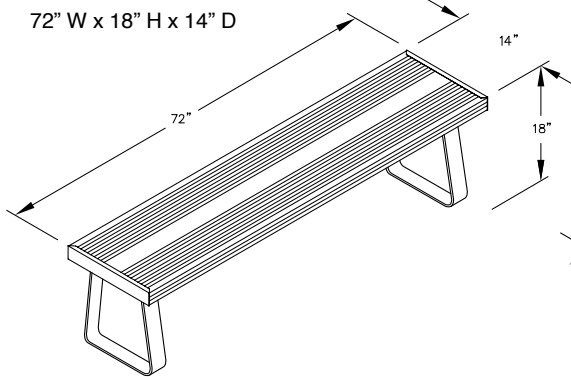

14" Deep Free-Standing Aluminum Locker Benches

MODEL #14-77773-FS
36" W x 18" H x 14" D

MODEL #14-77774-FS
48" W x 18" H x 14" D

MODEL #14-77775-FS
60" W x 18" H x 14" D

MODEL #14-77776-FS
72" W x 18" H x 14" D

MODEL #14-77777-FS
84" W x 18" H x 14" D

MODEL #14-77778-FS
96" W x 18" H x 14" D

FREE-STANDING BASE BOLT PATTERN

Note: Mounting holes provided for optional bolt mounting

ALUMINUM LOCKER BENCHES (Free-standing pedestals)