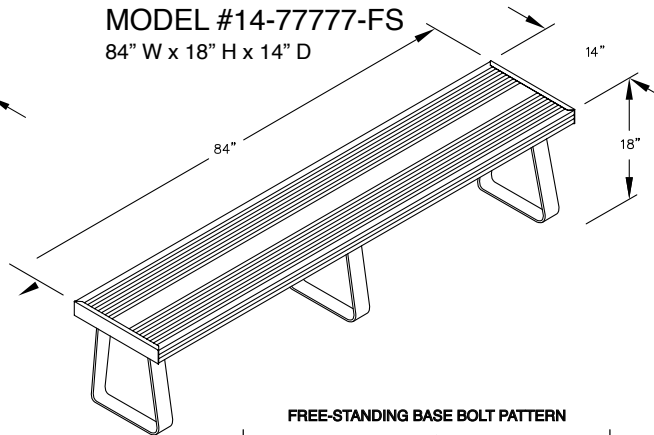

MODEL #77778-FS
96" W x 18" H x 10" D

FREE-STANDING BASE BOLT PATTERN

Note: Mounting holes provided for optional bolt mounting

ALUMINUM LOCKER BENCHES (Free-standing pedestals)

MODEL #77773-FS	(36" Wide)
MODEL #77774-FS	(48" Wide)
MODEL #77775-FS	(60" Wide)
MODEL #77776-FS	(72" Wide)
MODEL #77777-FS	(84" Wide)
MODEL #77778-FS	(96" Wide)

14" Deep Free-Standing Aluminum Locker Benches

MODEL #14-77773-FS
36" W x 18" H x 14" D

MODEL #14-77774-FS
48" W x 18" H x 14" D

MODEL #14-77775-FS
60" W x 18" H x 14" D

MODEL #14-77776-FS
72" W x 18" H x 14" D

MODEL #14-77777-FS
84" W x 18" H x 14" D

MODEL #14-77778-FS
96" W x 18" H x 14" D

FREE-STANDING BASE BOLT PATTERN

Note: Mounting holes provided for optional bolt mounting

ALUMINUM LOCKER BENCHES (Free-standing pedestals)