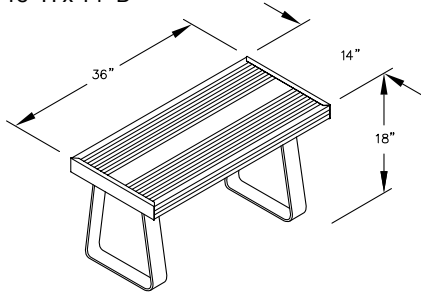

10" Deep Free-Standing Aluminum Locker Benches

MODEL #77773-FS
36" W x 18" H x 10" D

MODEL #77774-FS
48" W x 18" H x 10" D

MODEL #77775-FS
60" W x 18" H x 10" D

MODEL #77776-FS
72" W x 18" H x 10" D

MODEL #77777-FS
84" W x 18" H x 10" D

MODEL #77778-FS
96" W x 18" H x 10" D

FREE-STANDING BASE BOLT PATTERN

Note: Mounting holes provided for optional bolt mounting

ALUMINUM LOCKER BENCHES (Free-standing pedestals)

MODEL #77773-FS	(36" Wide)
MODEL #77774-FS	(48" Wide)
MODEL #77775-FS	(60" Wide)
MODEL #77776-FS	(72" Wide)
MODEL #77777-FS	(84" Wide)
MODEL #77778-FS	(96" Wide)

14" Deep Free-Standing Aluminum Locker Benches

MODEL #14-77773-FS
36" W x 18" H x 14" D

MODEL #14-77774-FS
48" W x 18" H x 14" D

MODEL #14-77775-FS
60" W x 18" H x 14" D

MODEL #14-77776-FS
72" W x 18" H x 14" D

MODEL #14-77777-FS
84" W x 18" H x 14" D

MODEL #14-77778-FS
96" W x 18" H x 14" D

FREE-STANDING BASE BOLT PATTERN

Note: Mounting holes provided for optional bolt mounting

ALUMINUM LOCKER BENCHES (Free-standing pedestals)