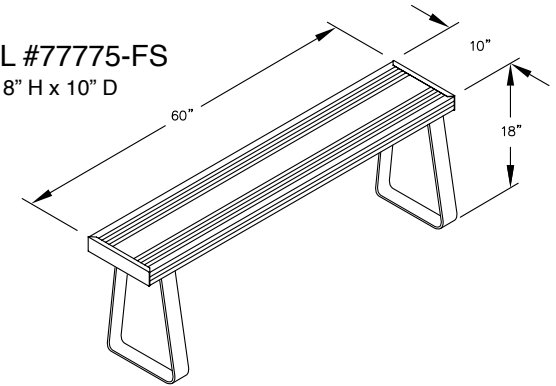

10" Deep Free-Standing Aluminum Locker Benches

MODEL #77773-FS
36" W x 18" H x 10" D

MODEL #77774-FS
48" W x 18" H x 10" D

MODEL #77775-FS
60" W x 18" H x 10" D

MODEL #77776-FS
72" W x 18" H x 10" D

MODEL #77777-FS
84" W x 18" H x 10" D

MODEL #77778-FS
96" W x 18" H x 10" D

FREE-STANDING BASE BOLT PATTERN

Note: Mounting holes provided for optional bolt mounting

ALUMINUM LOCKER BENCHES (Free-standing pedestals)

MODEL #77773-FS	(36" Wide)
MODEL #77774-FS	(48" Wide)
MODEL #77775-FS	(60" Wide)
MODEL #77776-FS	(72" Wide)
MODEL #77777-FS	(84" Wide)
MODEL #77778-FS	(96" Wide)

14" Deep Free-Standing Aluminum Locker Benches

MODEL #14-77773-FS
36" W x 18" H x 14" D

MODEL #14-77774-FS
48" W x 18" H x 14" D

MODEL #14-77775-FS
60" W x 18" H x 14" D

MODEL #14-77776-FS
72" W x 18" H x 14" D

MODEL #14-77777-FS
84" W x 18" H x 14" D

MODEL #14-77778-FS
96" W x 18" H x 14" D

FREE-STANDING BASE BOLT PATTERN

Note: Mounting holes provided for optional bolt mounting

ALUMINUM LOCKER BENCHES (Free-standing pedestals)