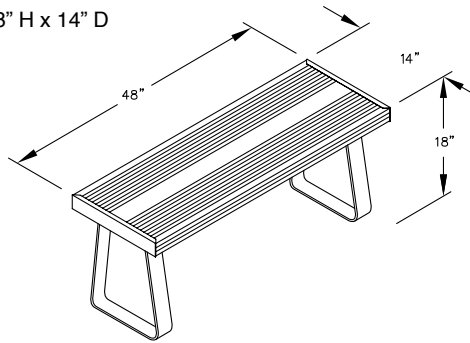

10" Deep Free-Standing Aluminum Locker Benches

MODEL #77773-FS
36" W x 18" H x 10" D

MODEL #77774-FS
48" W x 18" H x 10" D

MODEL #77775-FS
60" W x 18" H x 10" D

MODEL #77776-FS
72" W x 18" H x 10" D

MODEL #77777-FS
84" W x 18" H x 10" D

MODEL #77778-FS
96" W x 18" H x 10" D

FREE-STANDING BASE BOLT PATTERN

Note: Mounting holes provided for optional bolt mounting

ALUMINUM LOCKER BENCHES (Free-standing pedestals)

MODEL #77773-FS	(36" Wide)
MODEL #77774-FS	(48" Wide)
MODEL #77775-FS	(60" Wide)
MODEL #77776-FS	(72" Wide)
MODEL #77777-FS	(84" Wide)
MODEL #77778-FS	(96" Wide)

14" Deep Free-Standing Aluminum Locker Benches

MODEL #14-77773-FS
36" W x 18" H x 14" D

MODEL #14-77774-FS
48" W x 18" H x 14" D

MODEL #14-77775-FS
60" W x 18" H x 14" D

MODEL #14-77776-FS
72" W x 18" H x 14" D

MODEL #14-77777-FS
84" W x 18" H x 14" D

MODEL #14-77778-FS
96" W x 18" H x 14" D

FREE-STANDING BASE BOLT PATTERN

Note: Mounting holes provided for optional bolt mounting

ALUMINUM LOCKER BENCHES (Free-standing pedestals)