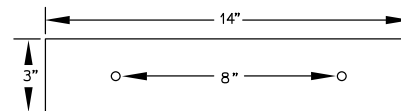

10" Deep Free-Standing Aluminum Locker Benches

MODEL #77773-FS
36" W x 18" H x 10" D

MODEL #77774-FS
48" W x 18" H x 10" D

MODEL #77775-FS
60" W x 18" H x 10" D

MODEL #77776-FS
72" W x 18" H x 10" D

MODEL #77777-FS
84" W x 18" H x 10" D

MODEL #77778-FS
96" W x 18" H x 10" D

FREE-STANDING BASE BOLT PATTERN

Note: Mounting holes provided for optional bolt mounting

ALUMINUM LOCKER BENCHES (Free-standing pedestals)

MODEL #77773-FS	(36" Wide)
MODEL #77774-FS	(48" Wide)
MODEL #77775-FS	(60" Wide)
MODEL #77776-FS	(72" Wide)
MODEL #77777-FS	(84" Wide)
MODEL #77778-FS	(96" Wide)