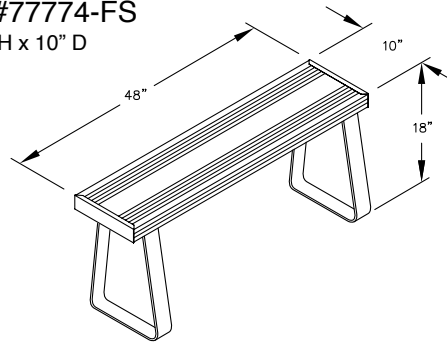

10" Deep Free-Standing Aluminum Locker Benches

MODEL #77773-FS
36" W x 18" H x 10" D

MODEL #77774-FS
48" W x 18" H x 10" D

MODEL #77775-FS
60" W x 18" H x 10" D

MODEL #77776-FS
72" W x 18" H x 10" D

MODEL #77777-FS
84" W x 18" H x 10" D

MODEL #77778-FS
96" W x 18" H x 10" D

FREE-STANDING BASE BOLT PATTERN

Note: Mounting holes provided for optional bolt mounting

ALUMINUM LOCKER BENCHES (Free-standing pedestals)

MODEL #77773-FS	(36" Wide)
MODEL #77774-FS	(48" Wide)
MODEL #77775-FS	(60" Wide)
MODEL #77776-FS	(72" Wide)
MODEL #77777-FS	(84" Wide)
MODEL #77778-FS	(96" Wide)

14" Deep Free-Standing Aluminum Locker Benches

MODEL #14-77773-FS
36" W x 18" H x 14" D

MODEL #14-77774-FS
48" W x 18" H x 14" D

MODEL #14-77775-FS
60" W x 18" H x 14" D

MODEL #14-77776-FS
72" W x 18" H x 14" D

MODEL #14-77777-FS
84" W x 18" H x 14" D

MODEL #14-77778-FS
96" W x 18" H x 14" D

FREE-STANDING BASE BOLT PATTERN

Note: Mounting holes provided for optional bolt mounting

ALUMINUM LOCKER BENCHES (Free-standing pedestals)