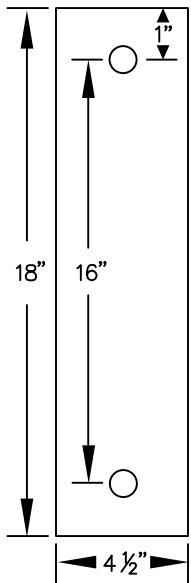

PEDESTAL  
BOLT PATTERN

MODEL #77771-ADAB  
42" WIDE ALUMINUM  
ADA LOCKER BENCH  
WITH BACK SUPPORT

42" W x 39" H x 23" D

MODEL #77771-ADAB

42" WIDE ALUMINUM ADA  
LOCKER BENCH  
WITH BACK SUPPORT

AVAILABLE FINISHES: SILVER OR BLACK