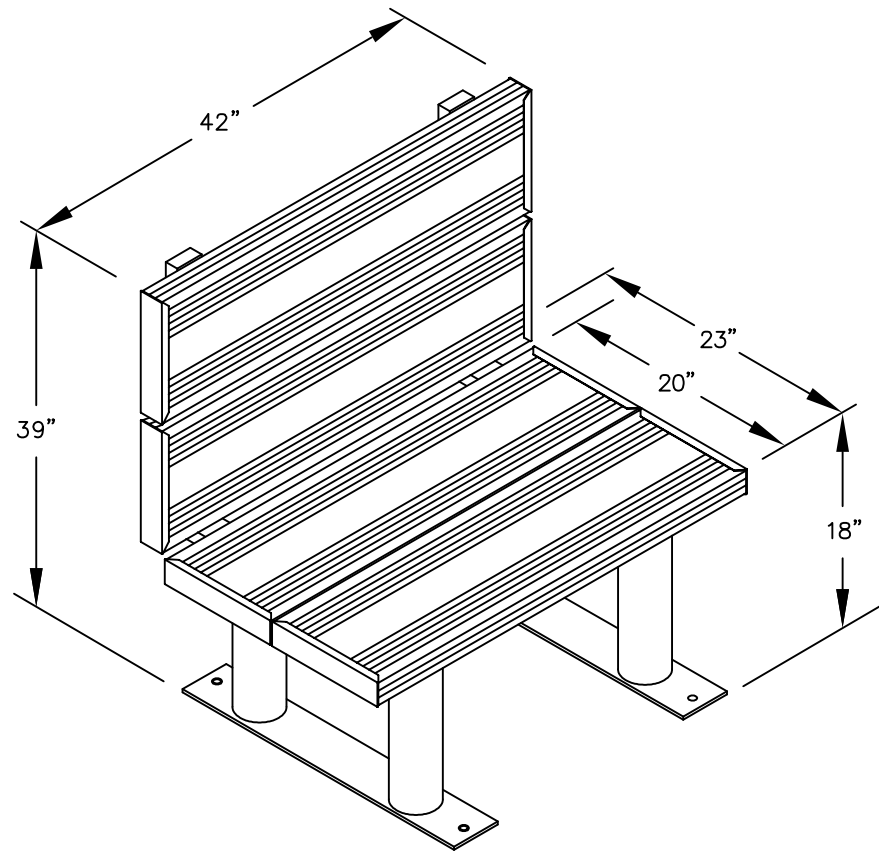

PEDESTAL  
BOLT PATTERN

MODEL #77771-ADAB  
42" WIDE ALUMINUM  
ADA LOCKER BENCH  
WITH BACK SUPPORT

42" W x 39" H x 23" D

MODEL #77771-ADAB

42" WIDE ALUMINUM ADA  
LOCKER BENCH  
WITH BACK SUPPORT

AVAILABLE FINISHES: SILVER OR BLACK