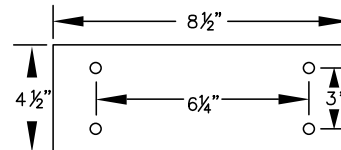

MODEL #77775  
60" W x 18" H x 10" D

MODEL #77776  
72" W x 18" H x 10" D

MODEL #77777  
84" W x 18" H x 10" D

MODEL #77778  
96" W x 18" H x 10" D

PEDESTAL BOLT PATTERN

**ALUMINUM LOCKER BENCHES**

- MODEL #77773 (36" Wide)
- MODEL #77774 (48" Wide)
- MODEL #77775 (60" Wide)
- MODEL #77776 (72" Wide)
- MODEL #77777 (84" Wide)
- MODEL #77778 (96" Wide)