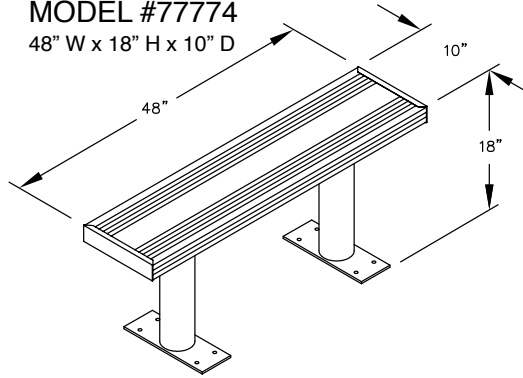

PEDESTAL  
BOLT PATTERN

MODEL #77773  
36" WIDE ALUMINUM LOCKER BENCH

36" W x 18" H x 10" D

MODEL #77773

36" WIDE ALUMINUM LOCKER BENCH

DRAWN: 3/2020

***Established in 1936, Salsbury Industries is the industry leader in manufacturing and distributing quality lockers.***

18300 CENTRAL AVENUE  
CARSON, CA 90746-4008  
PHONE: (800) 562-5377  
FAX: (800) 562-5399  
email: [engineering@lockers.com](mailto:engineering@lockers.com)

MODEL #77773  
36" W x 18" H x 10" D

MODEL #77774  
48" W x 18" H x 10" D

MODEL #77775  
60" W x 18" H x 10" D

MODEL #77776  
72" W x 18" H x 10" D

MODEL #77777  
84" W x 18" H x 10" D

MODEL #77778  
96" W x 18" H x 10" D

PEDESTAL BOLT PATTERN

**ALUMINUM LOCKER BENCHES**

- MODEL #77773 (36" Wide)
- MODEL #77774 (48" Wide)
- MODEL #77775 (60" Wide)
- MODEL #77776 (72" Wide)
- MODEL #77777 (84" Wide)
- MODEL #77778 (96" Wide)