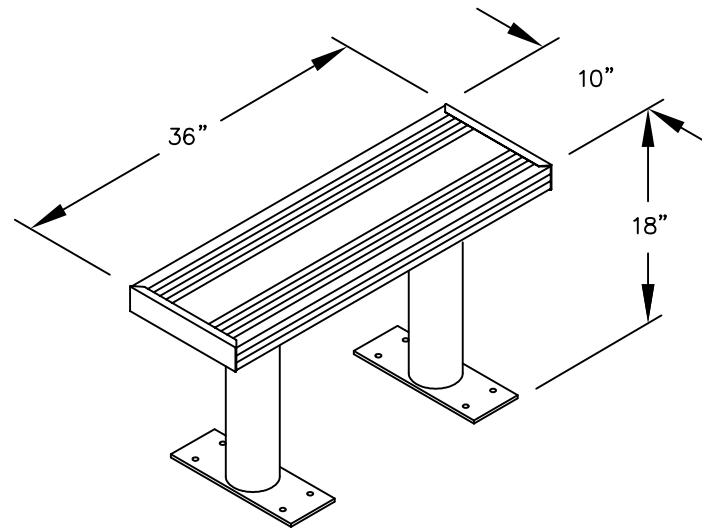

PEDESTAL  
BOLT PATTERN

MODEL #77773  
36" WIDE ALUMINUM LOCKER BENCH

36" W x 18" H x 10" D

MODEL #77773

36" WIDE ALUMINUM LOCKER BENCH

DRAWN: 3/2020

***Established in 1936, Salsbury Industries is the industry leader in manufacturing and distributing quality lockers.***

MODEL #77775  
60" W x 18" H x 10" D

MODEL #77776  
72" W x 18" H x 10" D

MODEL #77777  
84" W x 18" H x 10" D

MODEL #77778  
96" W x 18" H x 10" D

PEDESTAL BOLT PATTERN

**ALUMINUM LOCKER BENCHES**

- MODEL #77773 (36" Wide)
- MODEL #77774 (48" Wide)
- MODEL #77775 (60" Wide)
- MODEL #77776 (72" Wide)
- MODEL #77777 (84" Wide)
- MODEL #77778 (96" Wide)