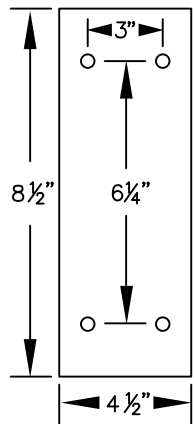

PEDESTAL  
BOLT PATTERN

MODEL #77773  
36" WIDE ALUMINUM LOCKER BENCH

36" W x 18" H x 10" D

MODEL #77773

36" WIDE ALUMINUM LOCKER BENCH

DRAWN: 3/2020

***Established in 1936, Salsbury Industries is the industry leader in manufacturing and distributing quality lockers.***

18300 CENTRAL AVENUE  
CARSON, CA 90746-4008  
PHONE: (800) 562-5377  
FAX: (800) 562-5399  
email: [engineering@lockers.com](mailto:engineering@lockers.com)

MODEL #77773  
36" W x 18" H x 10" D

MODEL #77774  
48" W x 18" H x 10" D

MODEL #77775  
60" W x 18" H x 10" D

MODEL #77776  
72" W x 18" H x 10" D

MODEL #77777  
84" W x 18" H x 10" D

MODEL #77778  
96" W x 18" H x 10" D

PEDESTAL BOLT PATTERN

**ALUMINUM LOCKER BENCHES**

- MODEL #77773 (36" Wide)
- MODEL #77774 (48" Wide)
- MODEL #77775 (60" Wide)
- MODEL #77776 (72" Wide)
- MODEL #77777 (84" Wide)
- MODEL #77778 (96" Wide)