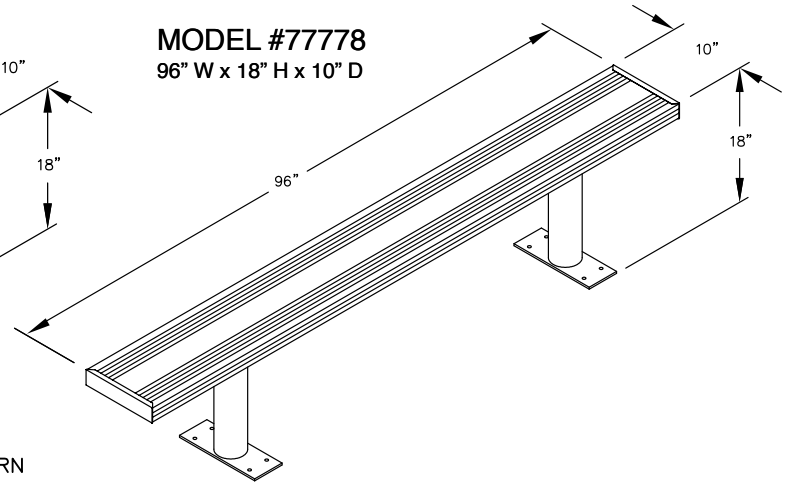

PEDESTAL  
BOLT PATTERN

MODEL #77773  
36" WIDE ALUMINUM LOCKER BENCH

36" W x 18" H x 10" D

MODEL #77773

36" WIDE ALUMINUM LOCKER BENCH

DRAWN: 3/2020

***Established in 1936, Salsbury Industries is the industry leader in manufacturing and distributing quality lockers.***

MODEL #77775  
60" W x 18" H x 10" D

MODEL #77776  
72" W x 18" H x 10" D

MODEL #77777  
84" W x 18" H x 10" D

MODEL #77778  
96" W x 18" H x 10" D

PEDESTAL BOLT PATTERN

**ALUMINUM LOCKER BENCHES**

- MODEL #77773 (36" Wide)
- MODEL #77774 (48" Wide)
- MODEL #77775 (60" Wide)
- MODEL #77776 (72" Wide)
- MODEL #77777 (84" Wide)
- MODEL #77778 (96" Wide)