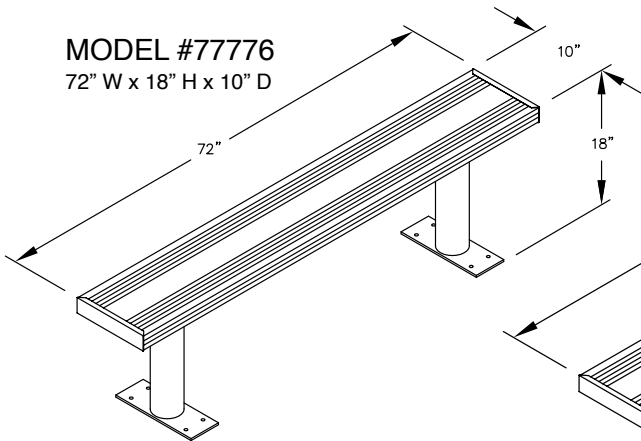

PEDESTAL  
BOLT PATTERN

MODEL #77773  
36" WIDE ALUMINUM LOCKER BENCH

36" W x 18" H x 10" D

MODEL #77773

36" WIDE ALUMINUM LOCKER BENCH

DRAWN: 3/2020

***Established in 1936, Salsbury Industries is the industry leader in manufacturing and distributing quality lockers.***

18300 CENTRAL AVENUE  
CARSON, CA 90746-4008  
PHONE: (800) 562-5377  
FAX: (800) 562-5399  
email: [engineering@lockers.com](mailto:engineering@lockers.com)

MODEL #77773  
36" W x 18" H x 10" D

MODEL #77774  
48" W x 18" H x 10" D

MODEL #77775  
60" W x 18" H x 10" D

MODEL #77776  
72" W x 18" H x 10" D

MODEL #77777  
84" W x 18" H x 10" D

MODEL #77778  
96" W x 18" H x 10" D

PEDESTAL BOLT PATTERN

**ALUMINUM LOCKER BENCHES**

- MODEL #77773 (36" Wide)
- MODEL #77774 (48" Wide)
- MODEL #77775 (60" Wide)
- MODEL #77776 (72" Wide)
- MODEL #77777 (84" Wide)
- MODEL #77778 (96" Wide)