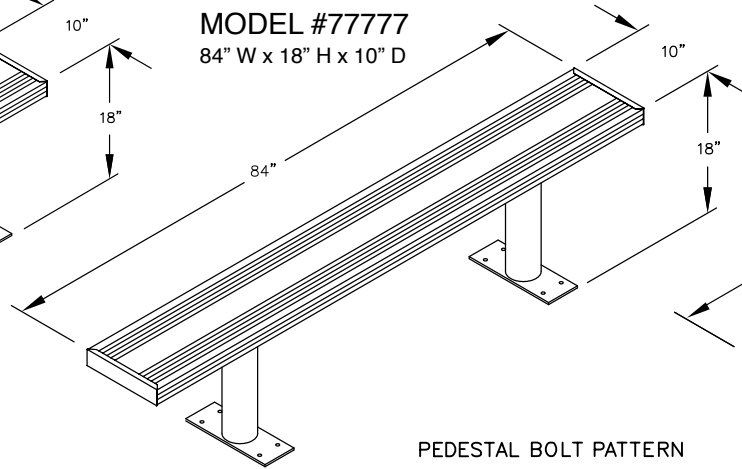

PEDESTAL  
BOLT PATTERN

MODEL #77773  
36" WIDE ALUMINUM LOCKER BENCH

36" W x 18" H x 10" D

MODEL #77773

36" WIDE ALUMINUM LOCKER BENCH

DRAWN: 3/2020

***Established in 1936, Salsbury Industries is the industry leader in manufacturing and distributing quality lockers.***

MODEL #77775  
60" W x 18" H x 10" D

MODEL #77776  
72" W x 18" H x 10" D

MODEL #77777  
84" W x 18" H x 10" D

MODEL #77778  
96" W x 18" H x 10" D

PEDESTAL BOLT PATTERN

**ALUMINUM LOCKER BENCHES**

- MODEL #77773 (36" Wide)
- MODEL #77774 (48" Wide)
- MODEL #77775 (60" Wide)
- MODEL #77776 (72" Wide)
- MODEL #77777 (84" Wide)
- MODEL #77778 (96" Wide)