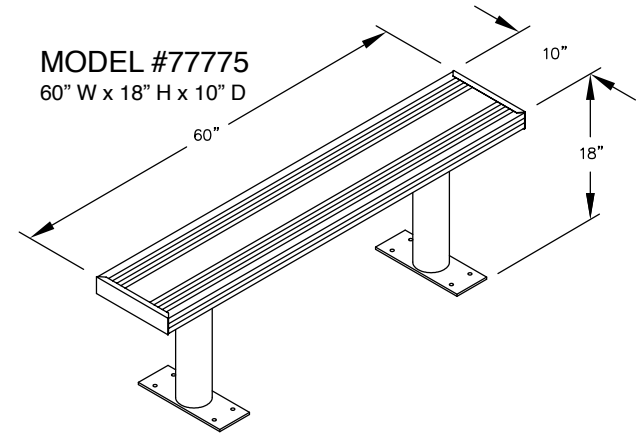

PEDESTAL  
BOLT PATTERN

MODEL #77773  
36" WIDE ALUMINUM LOCKER BENCH

36" W x 18" H x 10" D

MODEL #77773

36" WIDE ALUMINUM LOCKER BENCH

DRAWN: 3/2020

***Established in 1936, Salsbury Industries is the industry leader in manufacturing and distributing quality lockers.***

18300 CENTRAL AVENUE  
CARSON, CA 90746-4008  
PHONE: (800) 562-5377  
FAX: (800) 562-5399  
email: [engineering@lockers.com](mailto:engineering@lockers.com)

MODEL #77773  
36" W x 18" H x 10" D

MODEL #77774  
48" W x 18" H x 10" D

MODEL #77775  
60" W x 18" H x 10" D

MODEL #77776  
72" W x 18" H x 10" D

MODEL #77777  
84" W x 18" H x 10" D

MODEL #77778  
96" W x 18" H x 10" D

PEDESTAL BOLT PATTERN

**ALUMINUM LOCKER BENCHES**

- MODEL #77773 (36" Wide)
- MODEL #77774 (48" Wide)
- MODEL #77775 (60" Wide)
- MODEL #77776 (72" Wide)
- MODEL #77777 (84" Wide)
- MODEL #77778 (96" Wide)