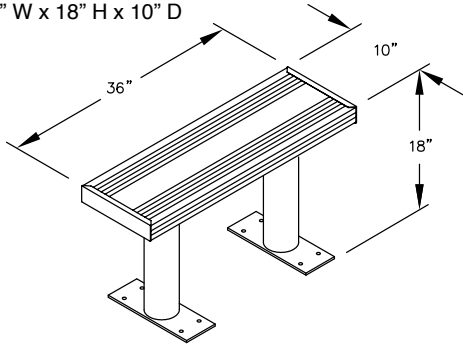

MODEL #77776
72" W x 18" H x 10" D

MODEL #77773
36" W x 18" H x 10" D