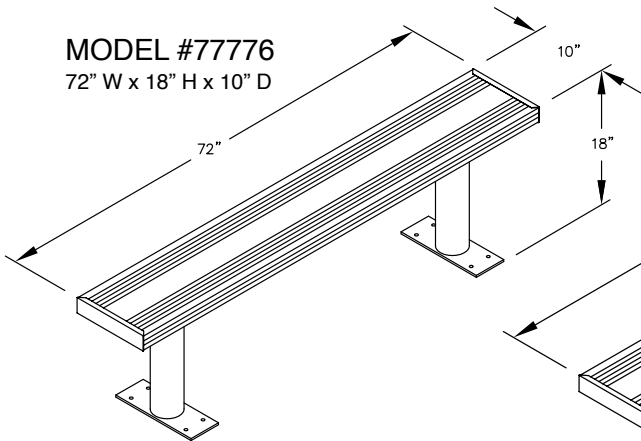

PEDESTAL
BOLT PATTERN

MODEL #77774
48" WIDE ALUMINUM LOCKER BENCH

48" W x 18" H x 10" D

MODEL #77774

48" WIDE ALUMINUM LOCKER BENCH

DRAWN: 3/2020

Established in 1936, Salsbury Industries is the industry leader in manufacturing and distributing quality lockers.

18300 CENTRAL AVENUE
CARSON, CA 90746-4008
PHONE: (800) 562-5377
FAX: (800) 562-5399
email: engineering@lockers.com

MODEL #77773
36" W x 18" H x 10" D

MODEL #77774
48" W x 18" H x 10" D

MODEL #77775
60" W x 18" H x 10" D

MODEL #77776
72" W x 18" H x 10" D

MODEL #77777
84" W x 18" H x 10" D

MODEL #77778
96" W x 18" H x 10" D

PEDESTAL BOLT PATTERN

ALUMINUM LOCKER BENCHES

- MODEL #77773 (36" Wide)
- MODEL #77774 (48" Wide)
- MODEL #77775 (60" Wide)
- MODEL #77776 (72" Wide)
- MODEL #77777 (84" Wide)
- MODEL #77778 (96" Wide)