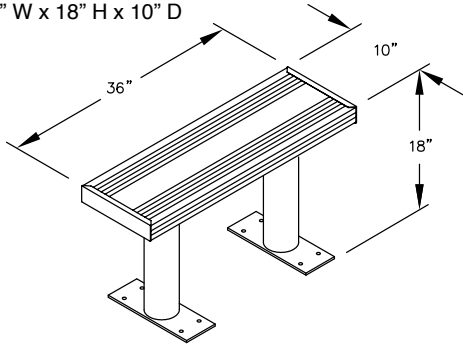

PEDESTAL
BOLT PATTERN

MODEL #77774
48" WIDE ALUMINUM LOCKER BENCH

48" W x 18" H x 10" D

MODEL #77774

48" WIDE ALUMINUM LOCKER BENCH

DRAWN: 3/2020

Established in 1936, Salsbury Industries is the industry leader in manufacturing and distributing quality lockers.

18300 CENTRAL AVENUE
CARSON, CA 90746-4008
PHONE: (800) 562-5377
FAX: (800) 562-5399
email: engineering@lockers.com

MODEL #77773
36" W x 18" H x 10" D

MODEL #77774
48" W x 18" H x 10" D

MODEL #77775
60" W x 18" H x 10" D

MODEL #77776
72" W x 18" H x 10" D

MODEL #77777
84" W x 18" H x 10" D

MODEL #77778
96" W x 18" H x 10" D

PEDESTAL BOLT PATTERN

ALUMINUM LOCKER BENCHES

- MODEL #77773 (36" Wide)
- MODEL #77774 (48" Wide)
- MODEL #77775 (60" Wide)
- MODEL #77776 (72" Wide)
- MODEL #77777 (84" Wide)
- MODEL #77778 (96" Wide)