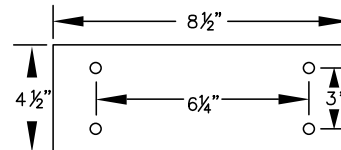

MODEL #77776
72" W x 18" H x 10" D

MODEL #77777
84" W x 18" H x 10" D

MODEL #77778
96" W x 18" H x 10" D

PEDESTAL BOLT PATTERN

ALUMINUM LOCKER BENCHES

- MODEL #77773 (36" Wide)
- MODEL #77774 (48" Wide)
- MODEL #77775 (60" Wide)
- MODEL #77776 (72" Wide)
- MODEL #77777 (84" Wide)
- MODEL #77778 (96" Wide)