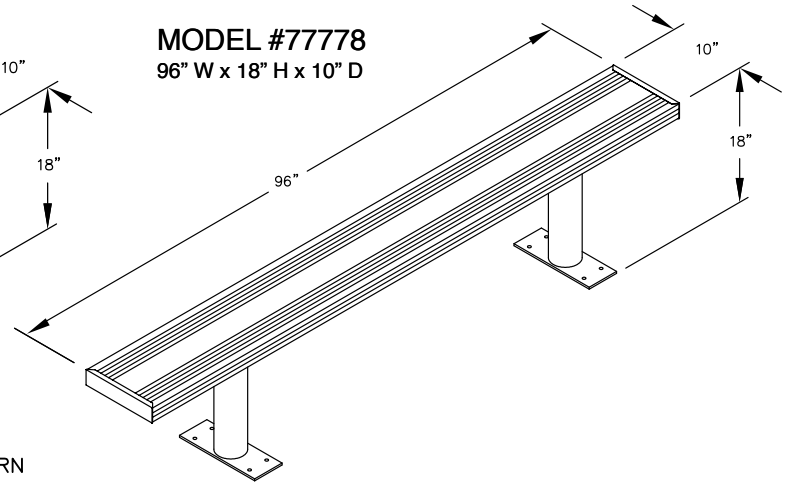

PEDESTAL
BOLT PATTERN

MODEL #77774
48" WIDE ALUMINUM LOCKER BENCH

48" W x 18" H x 10" D

MODEL #77774

48" WIDE ALUMINUM LOCKER BENCH

DRAWN: 3/2020

Established in 1936, Salsbury Industries is the industry leader in manufacturing and distributing quality lockers.

18300 CENTRAL AVENUE
CARSON, CA 90746-4008
PHONE: (800) 562-5377
FAX: (800) 562-5399
email: engineering@lockers.com

MODEL #77773
36" W x 18" H x 10" D

MODEL #77774
48" W x 18" H x 10" D

MODEL #77775
60" W x 18" H x 10" D

MODEL #77776
72" W x 18" H x 10" D

MODEL #77777
84" W x 18" H x 10" D

MODEL #77778
96" W x 18" H x 10" D

PEDESTAL BOLT PATTERN

ALUMINUM LOCKER BENCHES

- MODEL #77773 (36" Wide)
- MODEL #77774 (48" Wide)
- MODEL #77775 (60" Wide)
- MODEL #77776 (72" Wide)
- MODEL #77777 (84" Wide)
- MODEL #77778 (96" Wide)