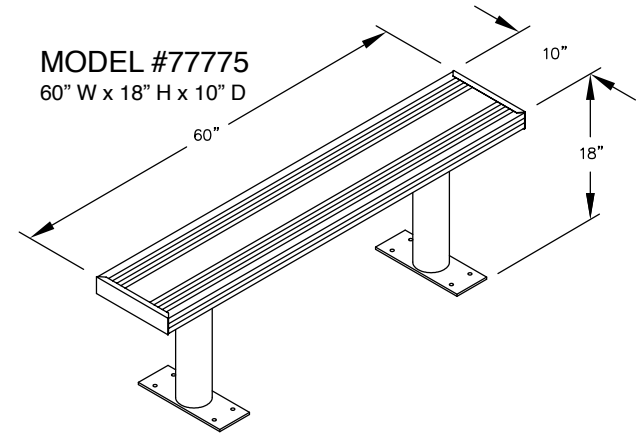

PEDESTAL
BOLT PATTERN

MODEL #77774
48" WIDE ALUMINUM LOCKER BENCH

48" W x 18" H x 10" D

MODEL #77774

48" WIDE ALUMINUM LOCKER BENCH

DRAWN: 3/2020

Established in 1936, Salsbury Industries is the industry leader in manufacturing and distributing quality lockers.

18300 CENTRAL AVENUE
CARSON, CA 90746-4008
PHONE: (800) 562-5377
FAX: (800) 562-5399
email: engineering@lockers.com

MODEL #77773
36" W x 18" H x 10" D

MODEL #77774
48" W x 18" H x 10" D

MODEL #77775
60" W x 18" H x 10" D

MODEL #77776
72" W x 18" H x 10" D

MODEL #77777
84" W x 18" H x 10" D

MODEL #77778
96" W x 18" H x 10" D

PEDESTAL BOLT PATTERN

ALUMINUM LOCKER BENCHES

- MODEL #77773 (36" Wide)
- MODEL #77774 (48" Wide)
- MODEL #77775 (60" Wide)
- MODEL #77776 (72" Wide)
- MODEL #77777 (84" Wide)
- MODEL #77778 (96" Wide)