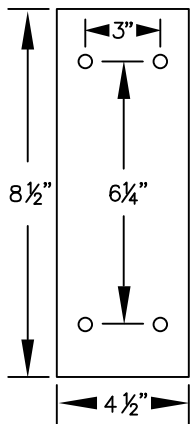

PEDESTAL
BOLT PATTERN

MODEL #77774
48" WIDE ALUMINUM LOCKER BENCH

48" W x 18" H x 10" D

MODEL #77774

48" WIDE ALUMINUM LOCKER BENCH

DRAWN: 3/2020

Established in 1936, Salsbury Industries is the industry leader in manufacturing and distributing quality lockers.

18300 CENTRAL AVENUE
CARSON, CA 90746-4008
PHONE: (800) 562-5377
FAX: (800) 562-5399
email: engineering@lockers.com

MODEL #77773
36" W x 18" H x 10" D

MODEL #77774
48" W x 18" H x 10" D

MODEL #77775
60" W x 18" H x 10" D

MODEL #77776
72" W x 18" H x 10" D

MODEL #77777
84" W x 18" H x 10" D

MODEL #77778
96" W x 18" H x 10" D

PEDESTAL BOLT PATTERN

ALUMINUM LOCKER BENCHES

- MODEL #77773 (36" Wide)
- MODEL #77774 (48" Wide)
- MODEL #77775 (60" Wide)
- MODEL #77776 (72" Wide)
- MODEL #77777 (84" Wide)
- MODEL #77778 (96" Wide)