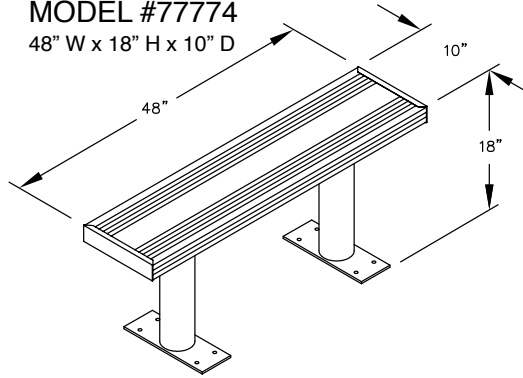

PEDESTAL
BOLT PATTERN

MODEL #77774
48" WIDE ALUMINUM LOCKER BENCH

48" W x 18" H x 10" D

MODEL #77774

48" WIDE ALUMINUM LOCKER BENCH

DRAWN: 3/2020

Established in 1936, Salsbury Industries is the industry leader in manufacturing and distributing quality lockers.

18300 CENTRAL AVENUE
CARSON, CA 90746-4008
PHONE: (800) 562-5377
FAX: (800) 562-5399
email: engineering@lockers.com

MODEL #77773
36" W x 18" H x 10" D

MODEL #77774
48" W x 18" H x 10" D

MODEL #77775
60" W x 18" H x 10" D

MODEL #77776
72" W x 18" H x 10" D

MODEL #77777
84" W x 18" H x 10" D

MODEL #77778
96" W x 18" H x 10" D

PEDESTAL BOLT PATTERN

ALUMINUM LOCKER BENCHES

- MODEL #77773 (36" Wide)
- MODEL #77774 (48" Wide)
- MODEL #77775 (60" Wide)
- MODEL #77776 (72" Wide)
- MODEL #77777 (84" Wide)
- MODEL #77778 (96" Wide)