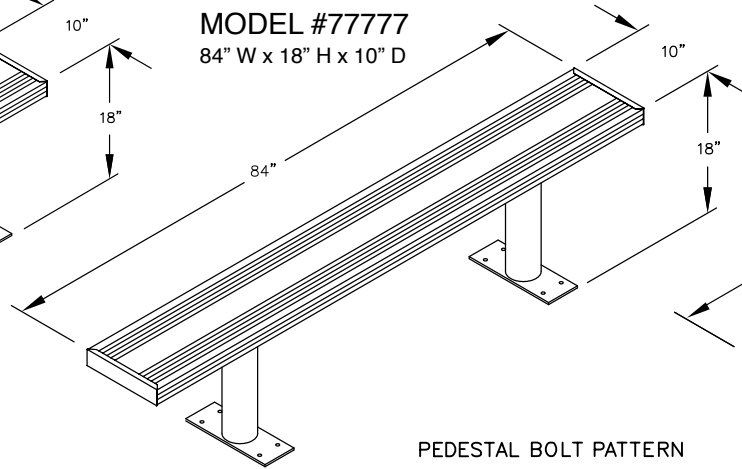

PEDESTAL
BOLT PATTERN

MODEL #77774
48" WIDE ALUMINUM LOCKER BENCH

48" W x 18" H x 10" D

MODEL #77774

48" WIDE ALUMINUM LOCKER BENCH

DRAWN: 3/2020

Established in 1936, Salsbury Industries is the industry leader in manufacturing and distributing quality lockers.

18300 CENTRAL AVENUE
CARSON, CA 90746-4008
PHONE: (800) 562-5377
FAX: (800) 562-5399
email: engineering@lockers.com

MODEL #77773
36" W x 18" H x 10" D

MODEL #77774
48" W x 18" H x 10" D

MODEL #77775
60" W x 18" H x 10" D

MODEL #77776
72" W x 18" H x 10" D

MODEL #77777
84" W x 18" H x 10" D

MODEL #77778
96" W x 18" H x 10" D

PEDESTAL BOLT PATTERN

ALUMINUM LOCKER BENCHES

- MODEL #77773 (36" Wide)
- MODEL #77774 (48" Wide)
- MODEL #77775 (60" Wide)
- MODEL #77776 (72" Wide)
- MODEL #77777 (84" Wide)
- MODEL #77778 (96" Wide)