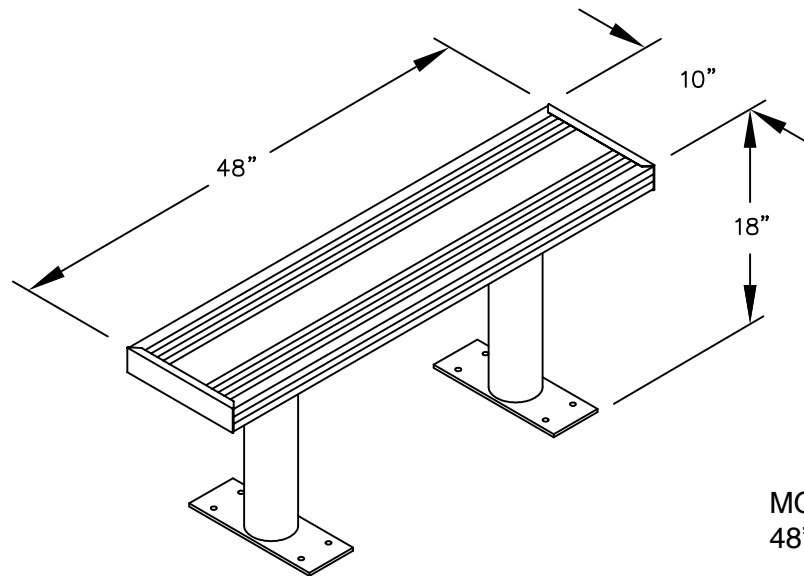

PEDESTAL
BOLT PATTERN

MODEL #77774
48" WIDE ALUMINUM LOCKER BENCH

48" W x 18" H x 10" D

MODEL #77774

48" WIDE ALUMINUM LOCKER BENCH

DRAWN: 3/2020

Established in 1936, Salsbury Industries is the industry leader in manufacturing and distributing quality lockers.

18300 CENTRAL AVENUE
CARSON, CA 90746-4008
PHONE: (800) 562-5377
FAX: (800) 562-5399
email: engineering@lockers.com

MODEL #77773
36" W x 18" H x 10" D

MODEL #77774
48" W x 18" H x 10" D

MODEL #77775
60" W x 18" H x 10" D

MODEL #77776
72" W x 18" H x 10" D

MODEL #77777
84" W x 18" H x 10" D

MODEL #77778
96" W x 18" H x 10" D

PEDESTAL BOLT PATTERN

ALUMINUM LOCKER BENCHES

- MODEL #77773 (36" Wide)
- MODEL #77774 (48" Wide)
- MODEL #77775 (60" Wide)
- MODEL #77776 (72" Wide)
- MODEL #77777 (84" Wide)
- MODEL #77778 (96" Wide)