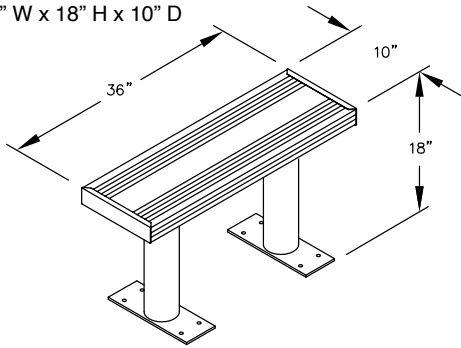

MODEL #77777
84" WIDE ALUMINUM LOCKER BENCH

84" W x 18" H x 10" D

PEDESTAL
BOLT PATTERN

MODEL #77777

84" WIDE ALUMINUM LOCKER BENCH

DRAWN: 3/2020

Established in 1936, Salsbury Industries is the industry leader in manufacturing and distributing quality lockers.

18300 CENTRAL AVENUE
CARSON, CA 90746-4008
PHONE: (800) 562-5377
FAX: (800) 562-5399
email: engineering@lockers.com

MODEL #77773
36" W x 18" H x 10" D

MODEL #77774
48" W x 18" H x 10" D

MODEL #77775
60" W x 18" H x 10" D

MODEL #77776
72" W x 18" H x 10" D

MODEL #77777
84" W x 18" H x 10" D

MODEL #77778
96" W x 18" H x 10" D

PEDESTAL BOLT PATTERN

ALUMINUM LOCKER BENCHES

- MODEL #77773 (36" Wide)
- MODEL #77774 (48" Wide)
- MODEL #77775 (60" Wide)
- MODEL #77776 (72" Wide)
- MODEL #77777 (84" Wide)
- MODEL #77778 (96" Wide)