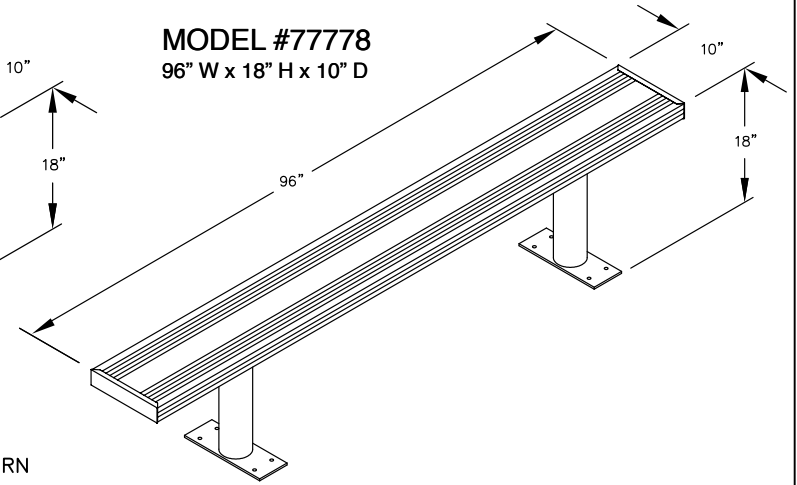

MODEL #77777
84" WIDE ALUMINUM LOCKER BENCH

84" W x 18" H x 10" D

PEDESTAL
BOLT PATTERN

MODEL #77777

84" WIDE ALUMINUM LOCKER BENCH

DRAWN: 3/2020

Established in 1936, Salsbury Industries is the industry leader in manufacturing and distributing quality lockers.

18300 CENTRAL AVENUE
CARSON, CA 90746-4008
PHONE: (800) 562-5377
FAX: (800) 562-5399
email: engineering@lockers.com

MODEL #77773
36" W x 18" H x 10" D

MODEL #77774
48" W x 18" H x 10" D

MODEL #77775
60" W x 18" H x 10" D

MODEL #77776
72" W x 18" H x 10" D

MODEL #77777
84" W x 18" H x 10" D

MODEL #77778
96" W x 18" H x 10" D

PEDESTAL BOLT PATTERN

ALUMINUM LOCKER BENCHES

- MODEL #77773 (36" Wide)
- MODEL #77774 (48" Wide)
- MODEL #77775 (60" Wide)
- MODEL #77776 (72" Wide)
- MODEL #77777 (84" Wide)
- MODEL #77778 (96" Wide)