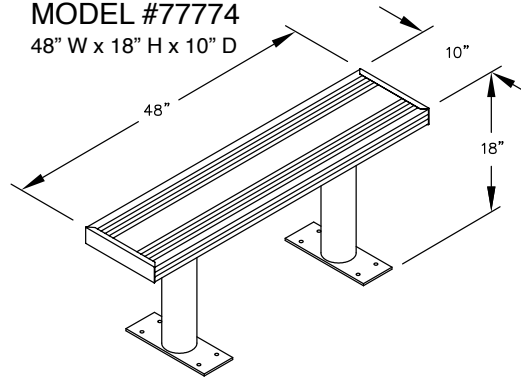

MODEL #77777
84" WIDE ALUMINUM LOCKER BENCH

84" W x 18" H x 10" D

PEDESTAL
BOLT PATTERN

MODEL #77777

84" WIDE ALUMINUM LOCKER BENCH

DRAWN: 3/2020

Established in 1936, Salsbury Industries is the industry leader in manufacturing and distributing quality lockers.

18300 CENTRAL AVENUE
CARSON, CA 90746-4008
PHONE: (800) 562-5377
FAX: (800) 562-5399
email: engineering@lockers.com

MODEL #77773
36" W x 18" H x 10" D

MODEL #77774
48" W x 18" H x 10" D

MODEL #77775
60" W x 18" H x 10" D

MODEL #77776
72" W x 18" H x 10" D

MODEL #77777
84" W x 18" H x 10" D

MODEL #77778
96" W x 18" H x 10" D

PEDESTAL BOLT PATTERN

ALUMINUM LOCKER BENCHES

- MODEL #77773 (36" Wide)
- MODEL #77774 (48" Wide)
- MODEL #77775 (60" Wide)
- MODEL #77776 (72" Wide)
- MODEL #77777 (84" Wide)
- MODEL #77778 (96" Wide)