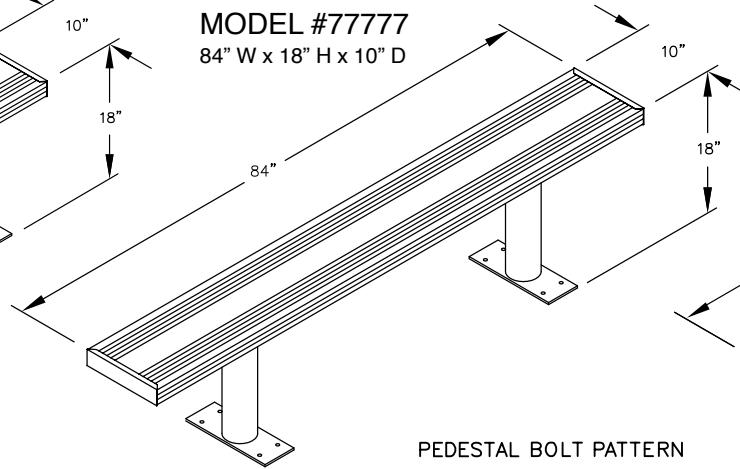

MODEL #77777
84" WIDE ALUMINUM LOCKER BENCH

84" W x 18" H x 10" D

PEDESTAL
BOLT PATTERN

MODEL #77777

84" WIDE ALUMINUM LOCKER BENCH

DRAWN: 3/2020

Established in 1936, Salsbury Industries is the industry leader in manufacturing and distributing quality lockers.

18300 CENTRAL AVENUE
CARSON, CA 90746-4008
PHONE: (800) 562-5377
FAX: (800) 562-5399
email: engineering@lockers.com

MODEL #77773
36" W x 18" H x 10" D

MODEL #77774
48" W x 18" H x 10" D

MODEL #77775
60" W x 18" H x 10" D

MODEL #77776
72" W x 18" H x 10" D

MODEL #77777
84" W x 18" H x 10" D

MODEL #77778
96" W x 18" H x 10" D

PEDESTAL BOLT PATTERN

ALUMINUM LOCKER BENCHES

- MODEL #77773 (36" Wide)
- MODEL #77774 (48" Wide)
- MODEL #77775 (60" Wide)
- MODEL #77776 (72" Wide)
- MODEL #77777 (84" Wide)
- MODEL #77778 (96" Wide)