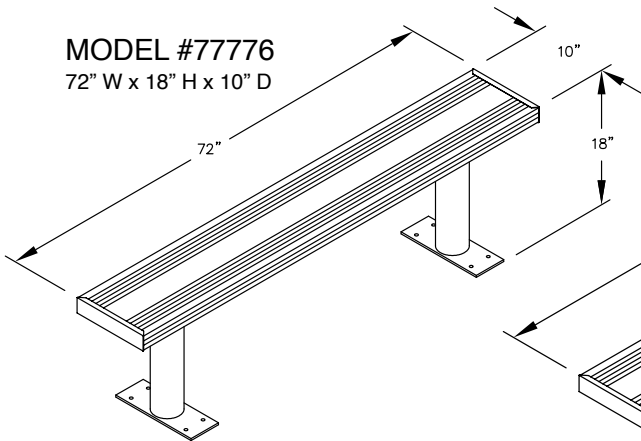

MODEL #77777
84" WIDE ALUMINUM LOCKER BENCH

84" W x 18" H x 10" D

PEDESTAL
BOLT PATTERN

MODEL #77777

84" WIDE ALUMINUM LOCKER BENCH

DRAWN: 3/2020

Established in 1936, Salsbury Industries is the industry leader in manufacturing and distributing quality lockers.

18300 CENTRAL AVENUE
CARSON, CA 90746-4008
PHONE: (800) 562-5377
FAX: (800) 562-5399
email: engineering@lockers.com

MODEL #77773
36" W x 18" H x 10" D

MODEL #77774
48" W x 18" H x 10" D

MODEL #77775
60" W x 18" H x 10" D

MODEL #77776
72" W x 18" H x 10" D

MODEL #77777
84" W x 18" H x 10" D

MODEL #77778
96" W x 18" H x 10" D

PEDESTAL BOLT PATTERN

ALUMINUM LOCKER BENCHES

- MODEL #77773 (36" Wide)
- MODEL #77774 (48" Wide)
- MODEL #77775 (60" Wide)
- MODEL #77776 (72" Wide)
- MODEL #77777 (84" Wide)
- MODEL #77778 (96" Wide)