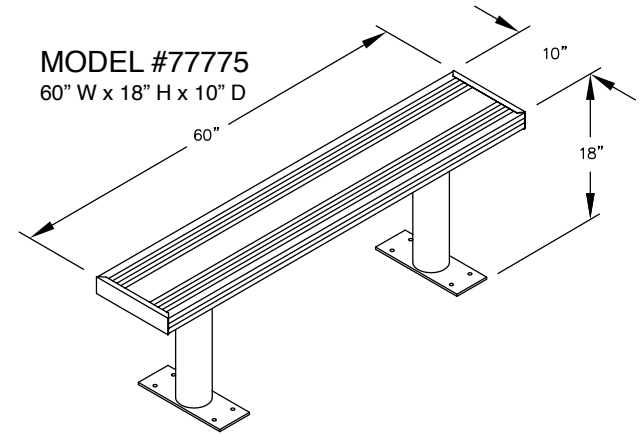

MODEL #77777
84" WIDE ALUMINUM LOCKER BENCH

84" W x 18" H x 10" D

PEDESTAL
BOLT PATTERN

MODEL #77777

84" WIDE ALUMINUM LOCKER BENCH

DRAWN: 3/2020

Established in 1936, Salsbury Industries is the industry leader in manufacturing and distributing quality lockers.

18300 CENTRAL AVENUE
CARSON, CA 90746-4008
PHONE: (800) 562-5377
FAX: (800) 562-5399
email: engineering@lockers.com

MODEL #77773
36" W x 18" H x 10" D

MODEL #77774
48" W x 18" H x 10" D

MODEL #77775
60" W x 18" H x 10" D

MODEL #77776
72" W x 18" H x 10" D

MODEL #77777
84" W x 18" H x 10" D

MODEL #77778
96" W x 18" H x 10" D

PEDESTAL BOLT PATTERN

ALUMINUM LOCKER BENCHES

- MODEL #77773 (36" Wide)
- MODEL #77774 (48" Wide)
- MODEL #77775 (60" Wide)
- MODEL #77776 (72" Wide)
- MODEL #77777 (84" Wide)
- MODEL #77778 (96" Wide)