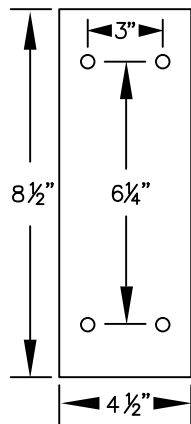

MODEL #77777
84" WIDE ALUMINUM LOCKER BENCH

84" W x 18" H x 10" D

PEDESTAL
BOLT PATTERN

MODEL #77777

84" WIDE ALUMINUM LOCKER BENCH

DRAWN: 3/2020

Established in 1936, Salsbury Industries is the industry leader in manufacturing and distributing quality lockers.

18300 CENTRAL AVENUE
CARSON, CA 90746-4008
PHONE: (800) 562-5377
FAX: (800) 562-5399
email: engineering@lockers.com

MODEL #77773
36" W x 18" H x 10" D

MODEL #77774
48" W x 18" H x 10" D

MODEL #77775
60" W x 18" H x 10" D

MODEL #77776
72" W x 18" H x 10" D

MODEL #77777
84" W x 18" H x 10" D

MODEL #77778
96" W x 18" H x 10" D

PEDESTAL BOLT PATTERN

ALUMINUM LOCKER BENCHES

- MODEL #77773 (36" Wide)
- MODEL #77774 (48" Wide)
- MODEL #77775 (60" Wide)
- MODEL #77776 (72" Wide)
- MODEL #77777 (84" Wide)
- MODEL #77778 (96" Wide)