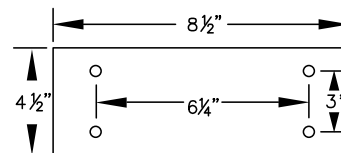

MODEL #77776
72" W x 18" H x 10" D

MODEL #77777
84" W x 18" H x 10" D

MODEL #77778
96" W x 18" H x 10" D

PEDESTAL BOLT PATTERN

ALUMINUM LOCKER BENCHES

- MODEL #77773 (36" Wide)
- MODEL #77774 (48" Wide)
- MODEL #77775 (60" Wide)
- MODEL #77776 (72" Wide)
- MODEL #77777 (84" Wide)
- MODEL #77778 (96" Wide)