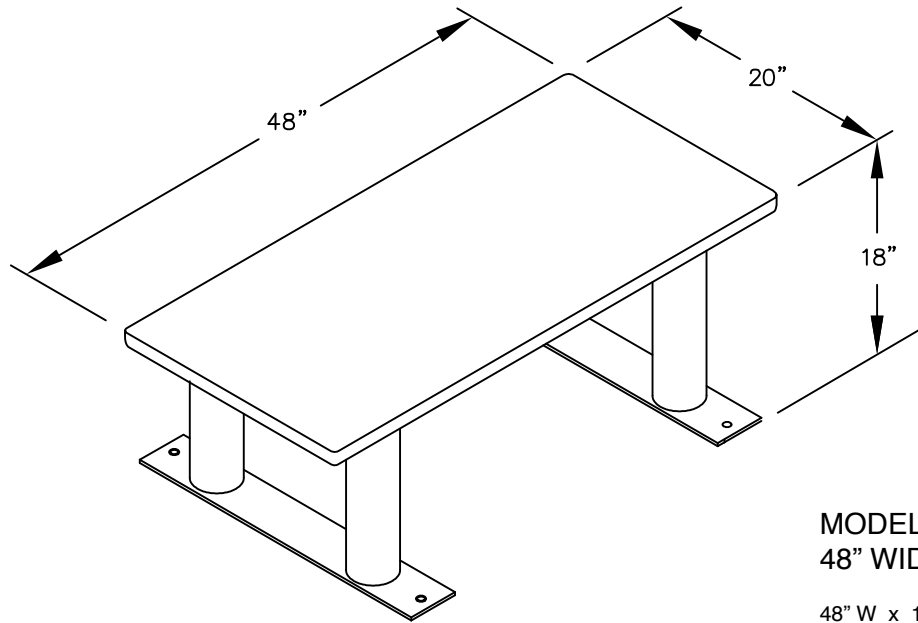

PEDESTAL
BOLT PATTERN

MODEL #77782-ADA
48" WIDE WOOD ADA LOCKER BENCH
48" W x 18" H x 20" D

MODEL #77782-ADA

48" WIDE WOOD ADA
LOCKER BENCH

AVAILABLE FINISHES:
LIGHT OR DARK

DRAWN: 3/2021

Established in 1936, Salsbury Industries is the industry leader in manufacturing and distributing quality lockers.