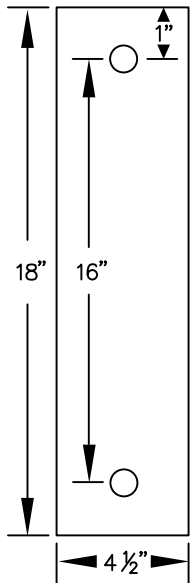

PEDESTAL
BOLT PATTERN

MODEL #77782-ADA
48" WIDE WOOD ADA LOCKER BENCH
48" W x 18" H x 20" D

MODEL #77782-ADA

48" WIDE WOOD ADA
LOCKER BENCH

AVAILABLE FINISHES:
LIGHT OR DARK

DRAWN: 3/2021

Established in 1936, Salsbury Industries is the industry leader in manufacturing and distributing quality lockers.