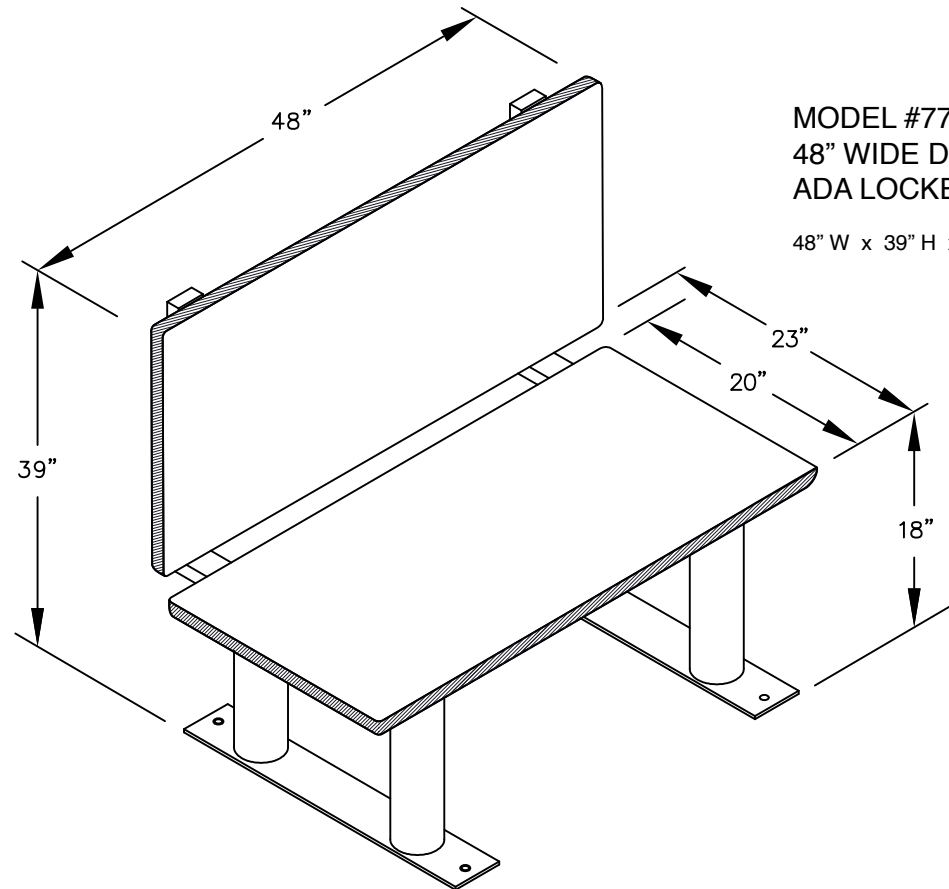

PEDESTAL
BOLT PATTERN

MODEL #77782D-ADAB
48" WIDE DESIGNER WOOD
ADA LOCKER BENCH WITH BACK SUPPORT

48" W x 39" H x 23" D

MODEL #77782D-ADAB

48" WIDE DESIGNER WOOD ADA
LOCKER BENCH WITH BACK SUPPORT

AVAILABLE FINISHES:
GRAY, BLUE, BLACK,
MAPLE, CHERRY OR MAHOGANY