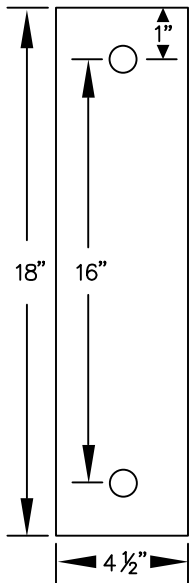

PEDESTAL
BOLT PATTERN

MODEL #77782D-ADAB
48" WIDE DESIGNER WOOD
ADA LOCKER BENCH WITH BACK SUPPORT

48" W x 39" H x 23" D

MODEL #77782D-ADAB

48" WIDE DESIGNER WOOD ADA
LOCKER BENCH WITH BACK SUPPORT

AVAILABLE FINISHES:
GRAY, BLUE, BLACK,
MAPLE, CHERRY OR MAHOGANY