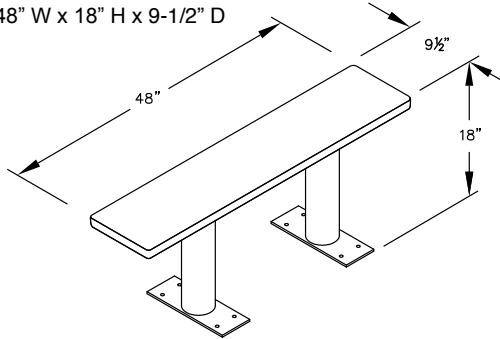

MODEL #77783
36" WIDE WOOD LOCKER BENCH

36" W x 18" H x 9-1/2" D

PEDESTAL
BOLT PATTERN

MODEL #77783

36" WIDE WOOD LOCKER BENCH

AVAILABLE FINISHES:
LIGHT OR DARK

DRAWN: 7/2020

Established in 1936, Salsbury Industries is the industry leader in manufacturing and distributing quality lockers.

18300 CENTRAL AVENUE
CARSON, CA 90746-4008
PHONE: (800) 562-5377
FAX: (800) 562-5399
email: engineering@lockers.com

MODEL #77783
36" W x 18" H x 9-1/2" D

MODEL #77784
48" W x 18" H x 9-1/2" D

MODEL #77785
48" W x 18" H x 9-1/2" D

MODEL #77786
60" W x 18" H x 9-1/2" D

MODEL #77787
72" W x 18" H x 9-1/2" D

MODEL #77788
96" W x 18" H x 9-1/2" D

PEDESTAL BOLT PATTERN

WOOD LOCKER BENCHES

- MODEL #77783 (36" Wide)
- MODEL #77784 (48" Wide)
- MODEL #77785 (60" Wide)
- MODEL #77786 (72" Wide)
- MODEL #77787 (84" Wide)
- MODEL #77788 (96" Wide)