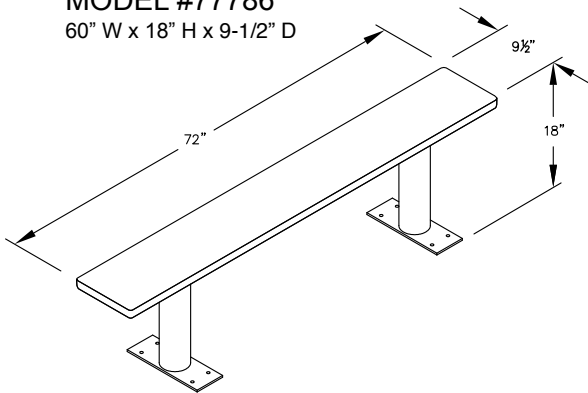

MODEL #77783
36" WIDE WOOD LOCKER BENCH

36" W x 18" H x 9-1/2" D

PEDESTAL
BOLT PATTERN

MODEL #77783

36" WIDE WOOD LOCKER BENCH

AVAILABLE FINISHES:
LIGHT OR DARK

DRAWN: 7/2020

Established in 1936, Salsbury Industries is the industry leader in manufacturing and distributing quality lockers.

18300 CENTRAL AVENUE
CARSON, CA 90746-4008
PHONE: (800) 562-5377
FAX: (800) 562-5399
email: engineering@lockers.com

MODEL #77783
36" W x 18" H x 9-1/2" D

MODEL #77784
48" W x 18" H x 9-1/2" D

MODEL #77785
48" W x 18" H x 9-1/2" D

MODEL #77786
60" W x 18" H x 9-1/2" D

MODEL #77787
72" W x 18" H x 9-1/2" D

MODEL #77788
96" W x 18" H x 9-1/2" D

PEDESTAL BOLT PATTERN

WOOD LOCKER BENCHES

- MODEL #77783 (36" Wide)
- MODEL #77784 (48" Wide)
- MODEL #77785 (60" Wide)
- MODEL #77786 (72" Wide)
- MODEL #77787 (84" Wide)
- MODEL #77788 (96" Wide)