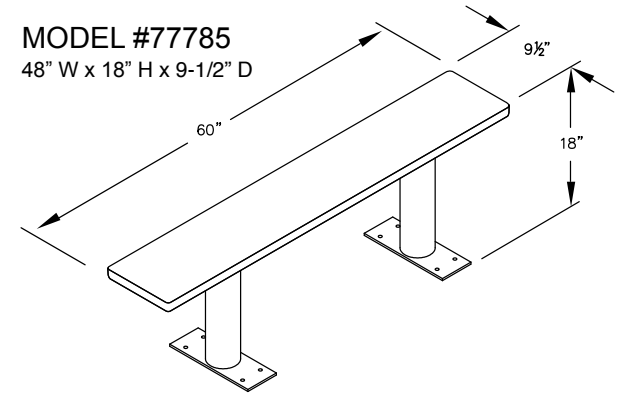

MODEL #77783
36" WIDE WOOD LOCKER BENCH

36" W x 18" H x 9-1/2" D

PEDESTAL
BOLT PATTERN

MODEL #77783

36" WIDE WOOD LOCKER BENCH

AVAILABLE FINISHES:
LIGHT OR DARK

DRAWN: 7/2020

Established in 1936, Salsbury Industries is the industry leader in manufacturing and distributing quality lockers.

18300 CENTRAL AVENUE
CARSON, CA 90746-4008
PHONE: (800) 562-5377
FAX: (800) 562-5399
email: engineering@lockers.com

MODEL #77783
36" W x 18" H x 9-1/2" D

MODEL #77784
48" W x 18" H x 9-1/2" D

MODEL #77785
48" W x 18" H x 9-1/2" D

MODEL #77786
60" W x 18" H x 9-1/2" D

MODEL #77787
72" W x 18" H x 9-1/2" D

MODEL #77788
96" W x 18" H x 9-1/2" D

PEDESTAL BOLT PATTERN

WOOD LOCKER BENCHES

- MODEL #77783 (36" Wide)
- MODEL #77784 (48" Wide)
- MODEL #77785 (60" Wide)
- MODEL #77786 (72" Wide)
- MODEL #77787 (84" Wide)
- MODEL #77788 (96" Wide)