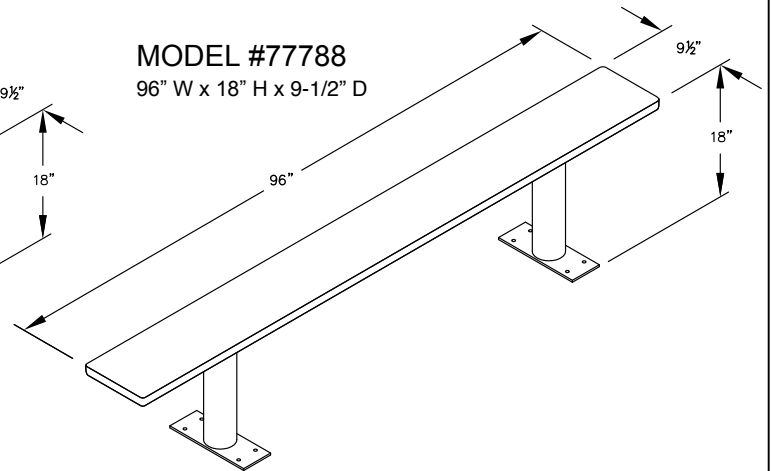

MODEL #77783
36" WIDE WOOD LOCKER BENCH

36" W x 18" H x 9-1/2" D

PEDESTAL
BOLT PATTERN

MODEL #77783

36" WIDE WOOD LOCKER BENCH

AVAILABLE FINISHES:
LIGHT OR DARK

DRAWN: 7/2020

Established in 1936, Salsbury Industries is the industry leader in manufacturing and distributing quality lockers.

18300 CENTRAL AVENUE
CARSON, CA 90746-4008
PHONE: (800) 562-5377
FAX: (800) 562-5399
email: engineering@lockers.com

MODEL #77783
36" W x 18" H x 9-1/2" D

MODEL #77784
48" W x 18" H x 9-1/2" D

MODEL #77785
48" W x 18" H x 9-1/2" D

MODEL #77786
60" W x 18" H x 9-1/2" D

MODEL #77787
72" W x 18" H x 9-1/2" D

MODEL #77788
96" W x 18" H x 9-1/2" D

PEDESTAL BOLT PATTERN

WOOD LOCKER BENCHES

- MODEL #77783 (36" Wide)
- MODEL #77784 (48" Wide)
- MODEL #77785 (60" Wide)
- MODEL #77786 (72" Wide)
- MODEL #77787 (84" Wide)
- MODEL #77788 (96" Wide)