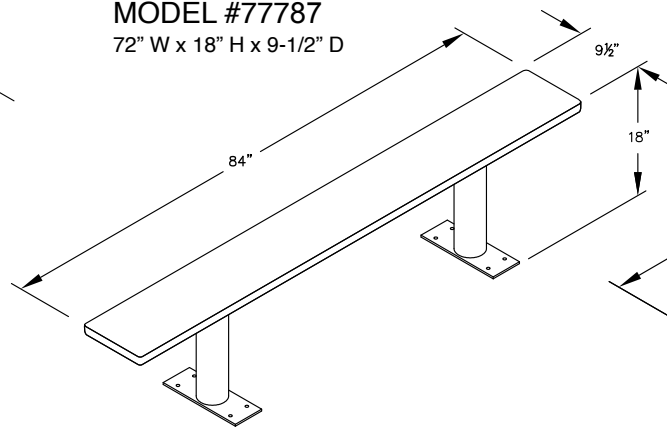

MODEL #77783
36" WIDE WOOD LOCKER BENCH

36" W x 18" H x 9-1/2" D

PEDESTAL
BOLT PATTERN

MODEL #77783

36" WIDE WOOD LOCKER BENCH

AVAILABLE FINISHES:
LIGHT OR DARK

DRAWN: 7/2020

Established in 1936, Salsbury Industries is the industry leader in manufacturing and distributing quality lockers.

18300 CENTRAL AVENUE
CARSON, CA 90746-4008
PHONE: (800) 562-5377
FAX: (800) 562-5399
email: engineering@lockers.com

MODEL #77783
36" W x 18" H x 9-1/2" D

MODEL #77784
48" W x 18" H x 9-1/2" D

MODEL #77785
48" W x 18" H x 9-1/2" D

MODEL #77786
60" W x 18" H x 9-1/2" D

MODEL #77787
72" W x 18" H x 9-1/2" D

MODEL #77788
96" W x 18" H x 9-1/2" D

PEDESTAL BOLT PATTERN

WOOD LOCKER BENCHES

- MODEL #77783 (36" Wide)
- MODEL #77784 (48" Wide)
- MODEL #77785 (60" Wide)
- MODEL #77786 (72" Wide)
- MODEL #77787 (84" Wide)
- MODEL #77788 (96" Wide)