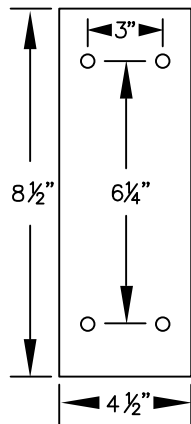

MODEL #77783
36" WIDE WOOD LOCKER BENCH

36" W x 18" H x 9-1/2" D

PEDESTAL
BOLT PATTERN

MODEL #77783

36" WIDE WOOD LOCKER BENCH

AVAILABLE FINISHES:
LIGHT OR DARK

DRAWN: 7/2020

Established in 1936, Salsbury Industries is the industry leader in manufacturing and distributing quality lockers.

18300 CENTRAL AVENUE
CARSON, CA 90746-4008
PHONE: (800) 562-5377
FAX: (800) 562-5399
email: engineering@lockers.com

MODEL #77783
36" W x 18" H x 9-1/2" D

MODEL #77784
48" W x 18" H x 9-1/2" D

MODEL #77785
48" W x 18" H x 9-1/2" D

MODEL #77786
60" W x 18" H x 9-1/2" D

MODEL #77787
72" W x 18" H x 9-1/2" D

MODEL #77788
96" W x 18" H x 9-1/2" D

PEDESTAL BOLT PATTERN

WOOD LOCKER BENCHES

- MODEL #77783 (36" Wide)
- MODEL #77784 (48" Wide)
- MODEL #77785 (60" Wide)
- MODEL #77786 (72" Wide)
- MODEL #77787 (84" Wide)
- MODEL #77788 (96" Wide)