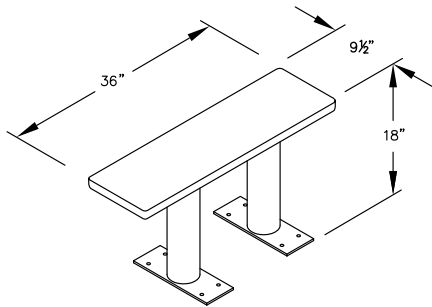

MODEL #77783
36" WIDE WOOD LOCKER BENCH

36" W x 18" H x 9-1/2" D

PEDESTAL
BOLT PATTERN

MODEL #77783

36" WIDE WOOD LOCKER BENCH

AVAILABLE FINISHES:
LIGHT OR DARK

DRAWN: 7/2020

Established in 1936, Salsbury Industries is the industry leader in manufacturing and distributing quality lockers.

18300 CENTRAL AVENUE
CARSON, CA 90746-4008
PHONE: (800) 562-5377
FAX: (800) 562-5399
email: engineering@lockers.com

MODEL #77783
36" W x 18" H x 9-1/2" D

MODEL #77784
48" W x 18" H x 9-1/2" D

MODEL #77785
48" W x 18" H x 9-1/2" D

MODEL #77786
60" W x 18" H x 9-1/2" D

MODEL #77787
72" W x 18" H x 9-1/2" D

MODEL #77788
96" W x 18" H x 9-1/2" D

PEDESTAL BOLT PATTERN

WOOD LOCKER BENCHES

- MODEL #77783 (36" Wide)
- MODEL #77784 (48" Wide)
- MODEL #77785 (60" Wide)
- MODEL #77786 (72" Wide)
- MODEL #77787 (84" Wide)
- MODEL #77788 (96" Wide)