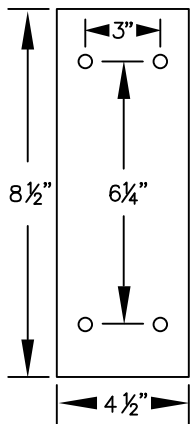

PEDESTAL
BOLT PATTERN

MODEL #77784
48" WIDE WOOD LOCKER BENCH
48" W x 18" H x 9-1/2" D

MODEL #77784

48" WIDE WOOD LOCKER BENCH

AVAILABLE FINISHES:
LIGHT OR DARK

DRAWN: 7/2020

Established in 1936, Salsbury Industries is the industry leader in manufacturing and distributing quality lockers.

18300 CENTRAL AVENUE
CARSON, CA 90746-4008
PHONE: (800) 562-5377
FAX: (800) 562-5399
email: engineering@lockers.com

MODEL #77783
36" W x 18" H x 9-1/2" D

MODEL #77784
48" W x 18" H x 9-1/2" D

MODEL #77785
48" W x 18" H x 9-1/2" D

MODEL #77786
60" W x 18" H x 9-1/2" D

MODEL #77787
72" W x 18" H x 9-1/2" D

MODEL #77788
96" W x 18" H x 9-1/2" D

PEDESTAL BOLT PATTERN

WOOD LOCKER BENCHES

- MODEL #77783 (36" Wide)
- MODEL #77784 (48" Wide)
- MODEL #77785 (60" Wide)
- MODEL #77786 (72" Wide)
- MODEL #77787 (84" Wide)
- MODEL #77788 (96" Wide)