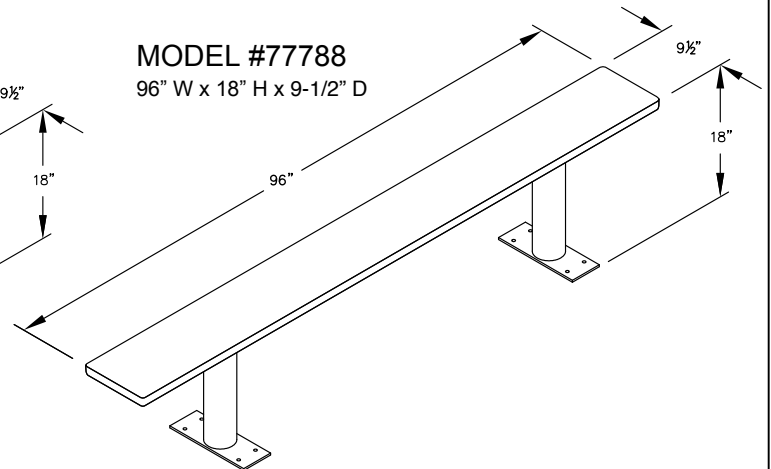

PEDESTAL
BOLT PATTERN

MODEL #77784
48" WIDE WOOD LOCKER BENCH
48" W x 18" H x 9-1/2" D

MODEL #77784

48" WIDE WOOD LOCKER BENCH

AVAILABLE FINISHES:
LIGHT OR DARK

DRAWN: 7/2020

Established in 1936, Salsbury Industries is the industry leader in manufacturing and distributing quality lockers.

18300 CENTRAL AVENUE
CARSON, CA 90746-4008
PHONE: (800) 562-5377
FAX: (800) 562-5399
email: engineering@lockers.com

MODEL #77783
36" W x 18" H x 9-1/2" D

MODEL #77784
48" W x 18" H x 9-1/2" D

MODEL #77785
48" W x 18" H x 9-1/2" D

MODEL #77786
60" W x 18" H x 9-1/2" D

MODEL #77787
72" W x 18" H x 9-1/2" D

MODEL #77788
96" W x 18" H x 9-1/2" D

PEDESTAL BOLT PATTERN

WOOD LOCKER BENCHES

- MODEL #77783 (36" Wide)
- MODEL #77784 (48" Wide)
- MODEL #77785 (60" Wide)
- MODEL #77786 (72" Wide)
- MODEL #77787 (84" Wide)
- MODEL #77788 (96" Wide)