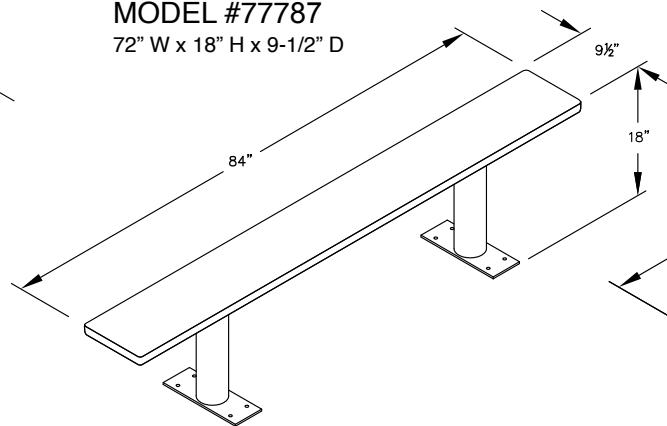

PEDESTAL
BOLT PATTERN

MODEL #77784
48" WIDE WOOD LOCKER BENCH
48" W x 18" H x 9-1/2" D

MODEL #77784

48" WIDE WOOD LOCKER BENCH

AVAILABLE FINISHES:
LIGHT OR DARK

DRAWN: 7/2020

Established in 1936, Salsbury Industries is the industry leader in manufacturing and distributing quality lockers.

18300 CENTRAL AVENUE
CARSON, CA 90746-4008
PHONE: (800) 562-5377
FAX: (800) 562-5399
email: engineering@lockers.com

MODEL #77783
36" W x 18" H x 9-1/2" D

MODEL #77784
48" W x 18" H x 9-1/2" D

MODEL #77785
48" W x 18" H x 9-1/2" D

MODEL #77786
60" W x 18" H x 9-1/2" D

MODEL #77787
72" W x 18" H x 9-1/2" D

MODEL #77788
96" W x 18" H x 9-1/2" D

PEDESTAL BOLT PATTERN

WOOD LOCKER BENCHES

- MODEL #77783 (36" Wide)
- MODEL #77784 (48" Wide)
- MODEL #77785 (60" Wide)
- MODEL #77786 (72" Wide)
- MODEL #77787 (84" Wide)
- MODEL #77788 (96" Wide)