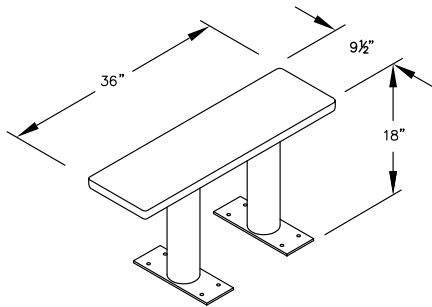

PEDESTAL
BOLT PATTERN

MODEL #77784
48" WIDE WOOD LOCKER BENCH
48" W x 18" H x 9-1/2" D

MODEL #77784

48" WIDE WOOD LOCKER BENCH

AVAILABLE FINISHES:
LIGHT OR DARK

DRAWN: 7/2020

Established in 1936, Salsbury Industries is the industry leader in manufacturing and distributing quality lockers.

18300 CENTRAL AVENUE
CARSON, CA 90746-4008
PHONE: (800) 562-5377
FAX: (800) 562-5399
email: engineering@lockers.com

MODEL #77783
36" W x 18" H x 9-1/2" D

MODEL #77784
48" W x 18" H x 9-1/2" D

MODEL #77785
48" W x 18" H x 9-1/2" D

MODEL #77786
60" W x 18" H x 9-1/2" D

MODEL #77787
72" W x 18" H x 9-1/2" D

MODEL #77788
96" W x 18" H x 9-1/2" D

PEDESTAL BOLT PATTERN

WOOD LOCKER BENCHES

- MODEL #77783 (36" Wide)
- MODEL #77784 (48" Wide)
- MODEL #77785 (60" Wide)
- MODEL #77786 (72" Wide)
- MODEL #77787 (84" Wide)
- MODEL #77788 (96" Wide)