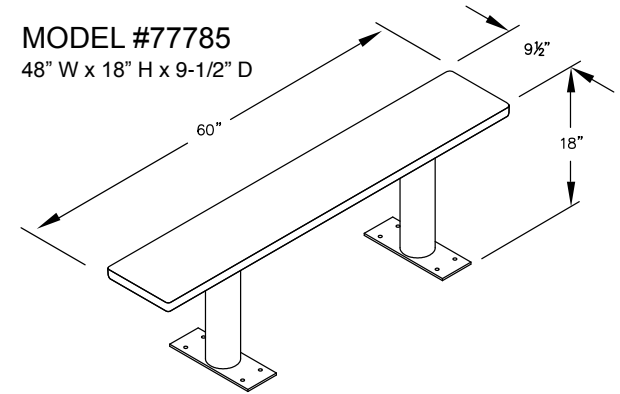

PEDESTAL
BOLT PATTERN

MODEL #77784
48" WIDE WOOD LOCKER BENCH
48" W x 18" H x 9-1/2" D

MODEL #77784

48" WIDE WOOD LOCKER BENCH

AVAILABLE FINISHES:
LIGHT OR DARK

DRAWN: 7/2020

Established in 1936, Salsbury Industries is the industry leader in manufacturing and distributing quality lockers.

18300 CENTRAL AVENUE
CARSON, CA 90746-4008
PHONE: (800) 562-5377
FAX: (800) 562-5399
email: engineering@lockers.com

MODEL #77783
36" W x 18" H x 9-1/2" D

MODEL #77784
48" W x 18" H x 9-1/2" D

MODEL #77785
48" W x 18" H x 9-1/2" D

MODEL #77786
60" W x 18" H x 9-1/2" D

MODEL #77787
72" W x 18" H x 9-1/2" D

MODEL #77788
96" W x 18" H x 9-1/2" D

PEDESTAL BOLT PATTERN

WOOD LOCKER BENCHES

- MODEL #77783 (36" Wide)
- MODEL #77784 (48" Wide)
- MODEL #77785 (60" Wide)
- MODEL #77786 (72" Wide)
- MODEL #77787 (84" Wide)
- MODEL #77788 (96" Wide)