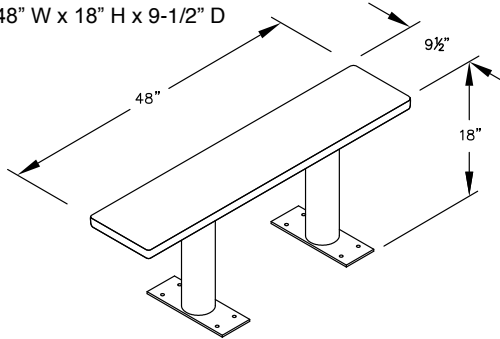

PEDESTAL
BOLT PATTERN

MODEL #77784
48" WIDE WOOD LOCKER BENCH
48" W x 18" H x 9-1/2" D

MODEL #77784

48" WIDE WOOD LOCKER BENCH

AVAILABLE FINISHES:
LIGHT OR DARK

DRAWN: 7/2020

Established in 1936, Salsbury Industries is the industry leader in manufacturing and distributing quality lockers.

18300 CENTRAL AVENUE
CARSON, CA 90746-4008
PHONE: (800) 562-5377
FAX: (800) 562-5399
email: engineering@lockers.com

MODEL #77783
36" W x 18" H x 9-1/2" D

MODEL #77784
48" W x 18" H x 9-1/2" D

MODEL #77785
48" W x 18" H x 9-1/2" D

MODEL #77786
60" W x 18" H x 9-1/2" D

MODEL #77787
72" W x 18" H x 9-1/2" D

MODEL #77788
96" W x 18" H x 9-1/2" D

PEDESTAL BOLT PATTERN

WOOD LOCKER BENCHES

- MODEL #77783 (36" Wide)
- MODEL #77784 (48" Wide)
- MODEL #77785 (60" Wide)
- MODEL #77786 (72" Wide)
- MODEL #77787 (84" Wide)
- MODEL #77788 (96" Wide)