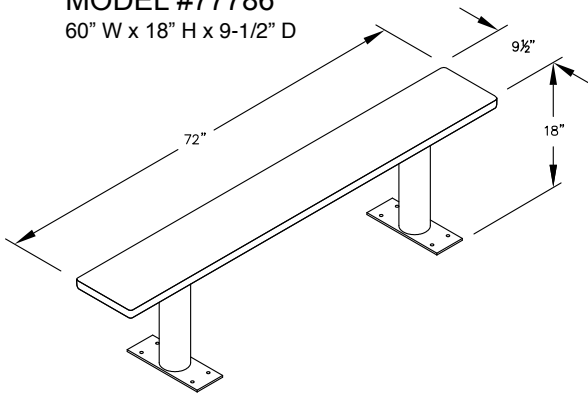

PEDESTAL
BOLT PATTERN

MODEL #77784
48" WIDE WOOD LOCKER BENCH
48" W x 18" H x 9-1/2" D

MODEL #77784

48" WIDE WOOD LOCKER BENCH

AVAILABLE FINISHES:
LIGHT OR DARK

DRAWN: 7/2020

Established in 1936, Salsbury Industries is the industry leader in manufacturing and distributing quality lockers.

18300 CENTRAL AVENUE
CARSON, CA 90746-4008
PHONE: (800) 562-5377
FAX: (800) 562-5399
email: engineering@lockers.com

MODEL #77783
36" W x 18" H x 9-1/2" D

MODEL #77784
48" W x 18" H x 9-1/2" D

MODEL #77785
48" W x 18" H x 9-1/2" D

MODEL #77786
60" W x 18" H x 9-1/2" D

MODEL #77787
72" W x 18" H x 9-1/2" D

MODEL #77788
96" W x 18" H x 9-1/2" D

PEDESTAL BOLT PATTERN

WOOD LOCKER BENCHES

- MODEL #77783 (36" Wide)
- MODEL #77784 (48" Wide)
- MODEL #77785 (60" Wide)
- MODEL #77786 (72" Wide)
- MODEL #77787 (84" Wide)
- MODEL #77788 (96" Wide)