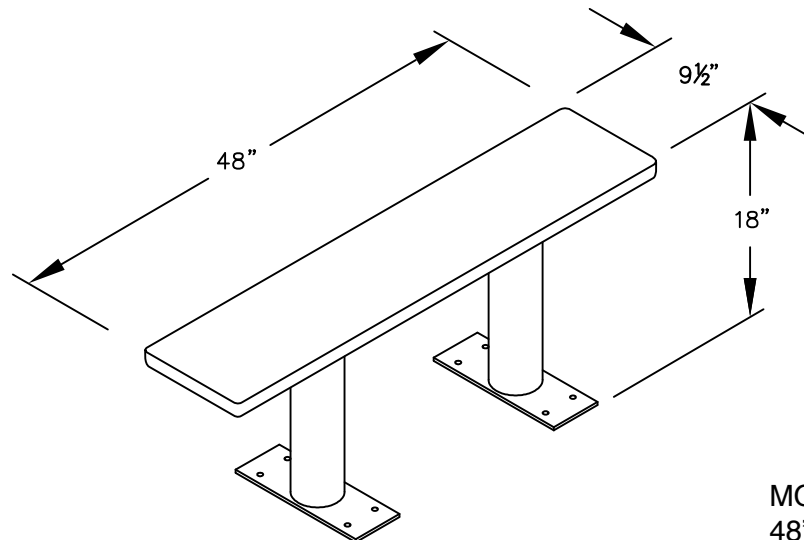

PEDESTAL
BOLT PATTERN

MODEL #77784
48" WIDE WOOD LOCKER BENCH
48" W x 18" H x 9-1/2" D

MODEL #77784

48" WIDE WOOD LOCKER BENCH

AVAILABLE FINISHES:
LIGHT OR DARK

DRAWN: 7/2020

Established in 1936, Salsbury Industries is the industry leader in manufacturing and distributing quality lockers.

18300 CENTRAL AVENUE
CARSON, CA 90746-4008
PHONE: (800) 562-5377
FAX: (800) 562-5399
email: engineering@lockers.com

MODEL #77783
36" W x 18" H x 9-1/2" D

MODEL #77784
48" W x 18" H x 9-1/2" D

MODEL #77785
48" W x 18" H x 9-1/2" D

MODEL #77786
60" W x 18" H x 9-1/2" D

MODEL #77787
72" W x 18" H x 9-1/2" D

MODEL #77788
96" W x 18" H x 9-1/2" D

PEDESTAL BOLT PATTERN

WOOD LOCKER BENCHES

- MODEL #77783 (36" Wide)
- MODEL #77784 (48" Wide)
- MODEL #77785 (60" Wide)
- MODEL #77786 (72" Wide)
- MODEL #77787 (84" Wide)
- MODEL #77788 (96" Wide)