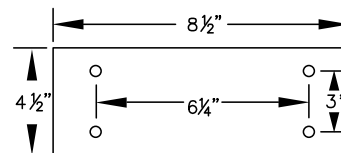

MODEL #77786
60" W x 18" H x 9-1/2" D

MODEL #77787
72" W x 18" H x 9-1/2" D

MODEL #77788
96" W x 18" H x 9-1/2" D

PEDESTAL BOLT PATTERN

WOOD LOCKER BENCHES

- MODEL #77783 (36" Wide)
- MODEL #77784 (48" Wide)
- MODEL #77785 (60" Wide)
- MODEL #77786 (72" Wide)
- MODEL #77787 (84" Wide)
- MODEL #77788 (96" Wide)