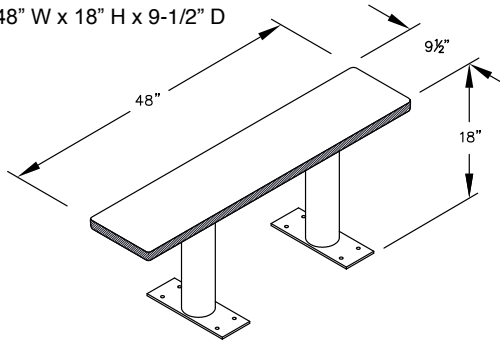

MODEL #77786D
72" WIDE DESIGNER WOOD LOCKER BENCH

72" W x 18" H x 9-1/2" D

PEDESTAL
BOLT PATTERN

MODEL #77786D

72" WIDE DESIGNER WOOD
LOCKER BENCH

AVAILABLE FINISHES:
GRAY, BLUE, BLACK,
MAPLE, CHERRY OR MAHOGANY

MODEL #77783D

36" W x 18" H x 9-1/2" D

MODEL #77784D

48" W x 18" H x 9-1/2" D

MODEL #77785D

48" W x 18" H x 9-1/2" D

MODEL #77786D

60" W x 18" H x 9-1/2" D

MODEL #77787D

72" W x 18" H x 9-1/2" D

MODEL #77788D

96" W x 18" H x 9-1/2" D

PEDESTAL BOLT PATTERN

DESIGNER WOOD LOCKER BENCHES

- MODEL #77783D (36" Wide)
- MODEL #77784D (48" Wide)
- MODEL #77785D (60" Wide)
- MODEL #77786D (72" Wide)
- MODEL #77787D (84" Wide)
- MODEL #77788D (96" Wide)