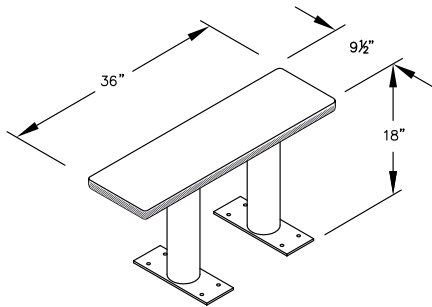

MODEL #77786D
72" WIDE DESIGNER WOOD LOCKER BENCH

72" W x 18" H x 9-1/2" D

PEDESTAL
BOLT PATTERN

MODEL #77786D

72" WIDE DESIGNER WOOD
LOCKER BENCH

AVAILABLE FINISHES:
GRAY, BLUE, BLACK,
MAPLE, CHERRY OR MAHOGANY

MODEL #77783D

36" W x 18" H x 9-1/2" D

MODEL #77784D

48" W x 18" H x 9-1/2" D

MODEL #77785D

48" W x 18" H x 9-1/2" D

MODEL #77786D

60" W x 18" H x 9-1/2" D

MODEL #77787D

72" W x 18" H x 9-1/2" D

MODEL #77788D

96" W x 18" H x 9-1/2" D

PEDESTAL BOLT PATTERN

DESIGNER WOOD LOCKER BENCHES

- MODEL #77783D (36" Wide)
- MODEL #77784D (48" Wide)
- MODEL #77785D (60" Wide)
- MODEL #77786D (72" Wide)
- MODEL #77787D (84" Wide)
- MODEL #77788D (96" Wide)