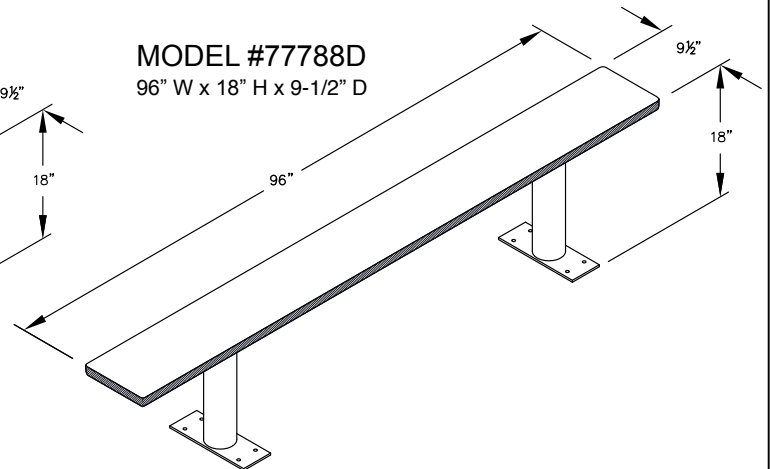

MODEL #77786D
72" WIDE DESIGNER WOOD LOCKER BENCH

72" W x 18" H x 9-1/2" D

PEDESTAL
BOLT PATTERN

MODEL #77786D

72" WIDE DESIGNER WOOD
LOCKER BENCH

AVAILABLE FINISHES:
GRAY, BLUE, BLACK,
MAPLE, CHERRY OR MAHOGANY

MODEL #77783D

36" W x 18" H x 9-1/2" D

MODEL #77784D

48" W x 18" H x 9-1/2" D

MODEL #77785D

48" W x 18" H x 9-1/2" D

MODEL #77786D

60" W x 18" H x 9-1/2" D

MODEL #77787D

72" W x 18" H x 9-1/2" D

MODEL #77788D

96" W x 18" H x 9-1/2" D

PEDESTAL BOLT PATTERN

DESIGNER WOOD LOCKER BENCHES

- MODEL #77783D (36" Wide)
- MODEL #77784D (48" Wide)
- MODEL #77785D (60" Wide)
- MODEL #77786D (72" Wide)
- MODEL #77787D (84" Wide)
- MODEL #77788D (96" Wide)