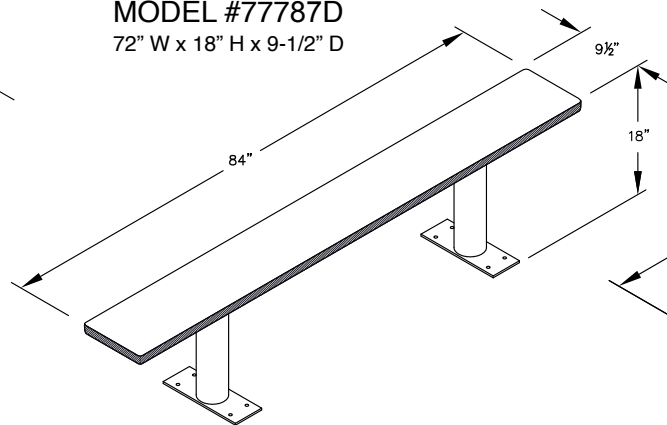

MODEL #77786D
72" WIDE DESIGNER WOOD LOCKER BENCH

72" W x 18" H x 9-1/2" D

PEDESTAL
BOLT PATTERN

MODEL #77786D

72" WIDE DESIGNER WOOD
LOCKER BENCH

AVAILABLE FINISHES:
GRAY, BLUE, BLACK,
MAPLE, CHERRY OR MAHOGANY

MODEL #77783D

36" W x 18" H x 9-1/2" D

MODEL #77784D

48" W x 18" H x 9-1/2" D

MODEL #77785D

48" W x 18" H x 9-1/2" D

MODEL #77786D

60" W x 18" H x 9-1/2" D

MODEL #77787D

72" W x 18" H x 9-1/2" D

MODEL #77788D

96" W x 18" H x 9-1/2" D

PEDESTAL BOLT PATTERN

DESIGNER WOOD LOCKER BENCHES

- MODEL #77783D (36" Wide)
- MODEL #77784D (48" Wide)
- MODEL #77785D (60" Wide)
- MODEL #77786D (72" Wide)
- MODEL #77787D (84" Wide)
- MODEL #77788D (96" Wide)