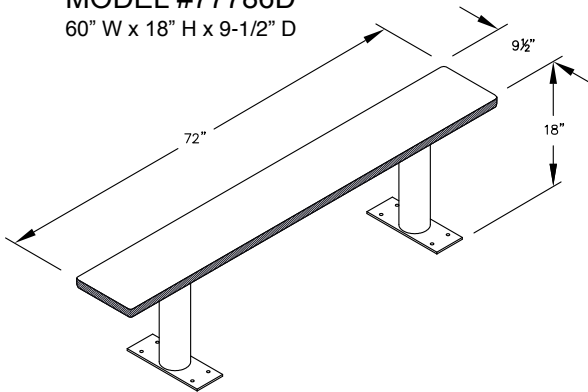

MODEL #77783D

36" W x 18" H x 9-1/2" D

MODEL #77784D

48" W x 18" H x 9-1/2" D

MODEL #77785D

48" W x 18" H x 9-1/2" D

MODEL #77786D

60" W x 18" H x 9-1/2" D

MODEL #77787D

72" W x 18" H x 9-1/2" D

MODEL #77788D

96" W x 18" H x 9-1/2" D

PEDESTAL BOLT PATTERN

DESIGNER WOOD LOCKER BENCHES

- MODEL #77783D (36" Wide)
- MODEL #77784D (48" Wide)
- MODEL #77785D (60" Wide)
- MODEL #77786D (72" Wide)
- MODEL #77787D (84" Wide)
- MODEL #77788D (96" Wide)