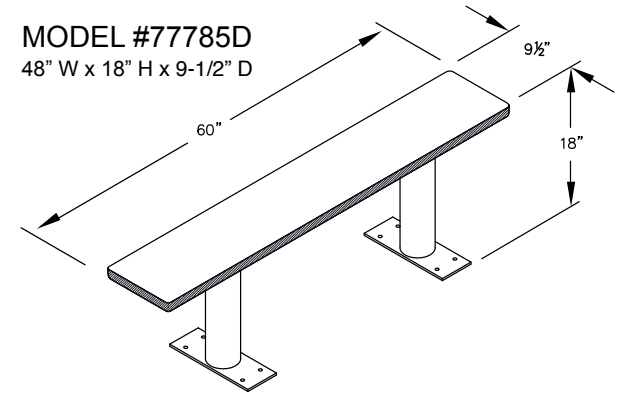

MODEL #77786D
72" WIDE DESIGNER WOOD LOCKER BENCH

72" W x 18" H x 9-1/2" D

PEDESTAL
BOLT PATTERN

MODEL #77786D

72" WIDE DESIGNER WOOD
LOCKER BENCH

AVAILABLE FINISHES:
GRAY, BLUE, BLACK,
MAPLE, CHERRY OR MAHOGANY

MODEL #77783D

36" W x 18" H x 9-1/2" D

MODEL #77784D

48" W x 18" H x 9-1/2" D

MODEL #77785D

48" W x 18" H x 9-1/2" D

MODEL #77786D

60" W x 18" H x 9-1/2" D

MODEL #77787D

72" W x 18" H x 9-1/2" D

MODEL #77788D

96" W x 18" H x 9-1/2" D

PEDESTAL BOLT PATTERN

DESIGNER WOOD LOCKER BENCHES

- MODEL #77783D (36" Wide)
- MODEL #77784D (48" Wide)
- MODEL #77785D (60" Wide)
- MODEL #77786D (72" Wide)
- MODEL #77787D (84" Wide)
- MODEL #77788D (96" Wide)