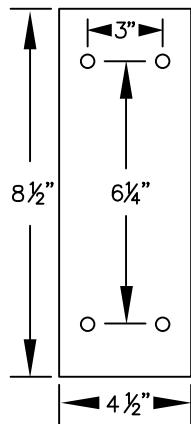

MODEL #77786D
72" WIDE DESIGNER WOOD LOCKER BENCH

72" W x 18" H x 9-1/2" D

PEDESTAL
BOLT PATTERN

MODEL #77786D

72" WIDE DESIGNER WOOD
LOCKER BENCH

AVAILABLE FINISHES:
GRAY, BLUE, BLACK,
MAPLE, CHERRY OR MAHOGANY

MODEL #77783D

36" W x 18" H x 9-1/2" D

MODEL #77784D

48" W x 18" H x 9-1/2" D

MODEL #77785D

48" W x 18" H x 9-1/2" D

MODEL #77786D

60" W x 18" H x 9-1/2" D

MODEL #77787D

72" W x 18" H x 9-1/2" D

MODEL #77788D

96" W x 18" H x 9-1/2" D

PEDESTAL BOLT PATTERN

DESIGNER WOOD LOCKER BENCHES

- MODEL #77783D (36" Wide)
- MODEL #77784D (48" Wide)
- MODEL #77785D (60" Wide)
- MODEL #77786D (72" Wide)
- MODEL #77787D (84" Wide)
- MODEL #77788D (96" Wide)