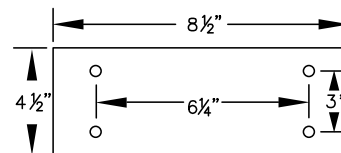

MODEL #77783D

36" W x 18" H x 9-1/2" D

MODEL #77784D

48" W x 18" H x 9-1/2" D

MODEL #77785D

48" W x 18" H x 9-1/2" D

MODEL #77786D

60" W x 18" H x 9-1/2" D

MODEL #77787D

72" W x 18" H x 9-1/2" D

MODEL #77788D

96" W x 18" H x 9-1/2" D

PEDESTAL BOLT PATTERN

DESIGNER WOOD LOCKER BENCHES

- MODEL #77783D (36" Wide)
- MODEL #77784D (48" Wide)
- MODEL #77785D (60" Wide)
- MODEL #77786D (72" Wide)
- MODEL #77787D (84" Wide)
- MODEL #77788D (96" Wide)