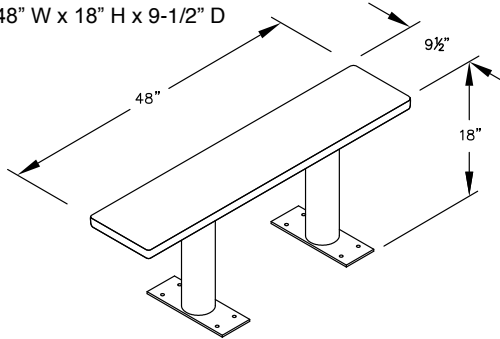

MODEL #77787
84" WIDE WOOD LOCKER BENCH

84" W x 18" H x 9-1/2" D

MODEL #77787

84" WIDE WOOD LOCKER BENCH

AVAILABLE FINISHES:
LIGHT OR DARK

DRAWN: 7/2020

Established in 1936, Salsbury Industries is the industry leader in manufacturing and distributing quality lockers.

18300 CENTRAL AVENUE
CARSON, CA 90746-4008
PHONE: (800) 562-5377
FAX: (800) 562-5399
email: engineering@lockers.com

MODEL #77783
36" W x 18" H x 9-1/2" D

MODEL #77784
48" W x 18" H x 9-1/2" D

MODEL #77785
48" W x 18" H x 9-1/2" D

MODEL #77786
60" W x 18" H x 9-1/2" D

MODEL #77787
72" W x 18" H x 9-1/2" D

MODEL #77788
96" W x 18" H x 9-1/2" D

PEDESTAL BOLT PATTERN

WOOD LOCKER BENCHES

- MODEL #77783 (36" Wide)
- MODEL #77784 (48" Wide)
- MODEL #77785 (60" Wide)
- MODEL #77786 (72" Wide)
- MODEL #77787 (84" Wide)
- MODEL #77788 (96" Wide)