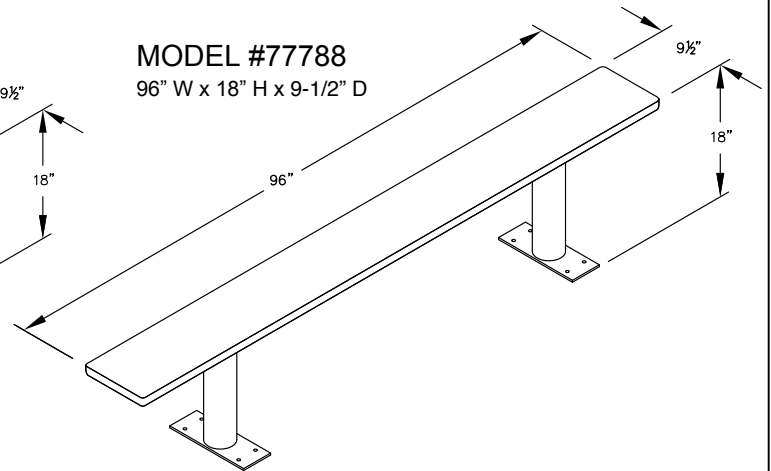

MODEL #77787
84" WIDE WOOD LOCKER BENCH

84" W x 18" H x 9-1/2" D

MODEL #77787

84" WIDE WOOD LOCKER BENCH

AVAILABLE FINISHES:
LIGHT OR DARK

DRAWN: 7/2020

Established in 1936, Salsbury Industries is the industry leader in manufacturing and distributing quality lockers.

18300 CENTRAL AVENUE
CARSON, CA 90746-4008
PHONE: (800) 562-5377
FAX: (800) 562-5399
email: engineering@lockers.com

MODEL #77783
36" W x 18" H x 9-1/2" D

MODEL #77784
48" W x 18" H x 9-1/2" D

MODEL #77785
48" W x 18" H x 9-1/2" D

MODEL #77786
60" W x 18" H x 9-1/2" D

MODEL #77787
72" W x 18" H x 9-1/2" D

MODEL #77788
96" W x 18" H x 9-1/2" D

PEDESTAL BOLT PATTERN

WOOD LOCKER BENCHES

- MODEL #77783 (36" Wide)
- MODEL #77784 (48" Wide)
- MODEL #77785 (60" Wide)
- MODEL #77786 (72" Wide)
- MODEL #77787 (84" Wide)
- MODEL #77788 (96" Wide)