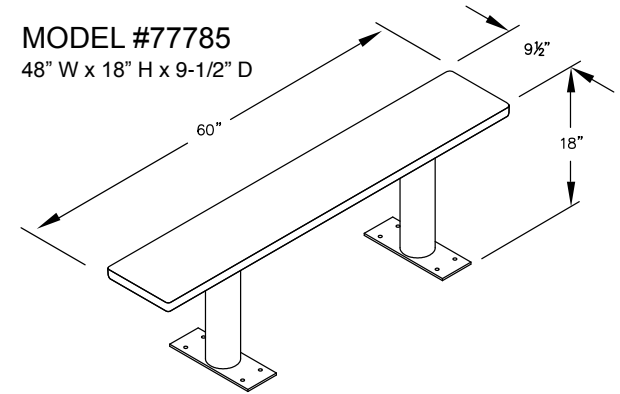

MODEL #77787
84" WIDE WOOD LOCKER BENCH

84" W x 18" H x 9-1/2" D

MODEL #77787

84" WIDE WOOD LOCKER BENCH

AVAILABLE FINISHES:
LIGHT OR DARK

DRAWN: 7/2020

Established in 1936, Salsbury Industries is the industry leader in manufacturing and distributing quality lockers.

18300 CENTRAL AVENUE
CARSON, CA 90746-4008
PHONE: (800) 562-5377
FAX: (800) 562-5399
email: engineering@lockers.com

MODEL #77783
36" W x 18" H x 9-1/2" D

MODEL #77784
48" W x 18" H x 9-1/2" D

MODEL #77785
48" W x 18" H x 9-1/2" D

MODEL #77786
60" W x 18" H x 9-1/2" D

MODEL #77787
72" W x 18" H x 9-1/2" D

MODEL #77788
96" W x 18" H x 9-1/2" D

PEDESTAL BOLT PATTERN

WOOD LOCKER BENCHES

- MODEL #77783 (36" Wide)
- MODEL #77784 (48" Wide)
- MODEL #77785 (60" Wide)
- MODEL #77786 (72" Wide)
- MODEL #77787 (84" Wide)
- MODEL #77788 (96" Wide)