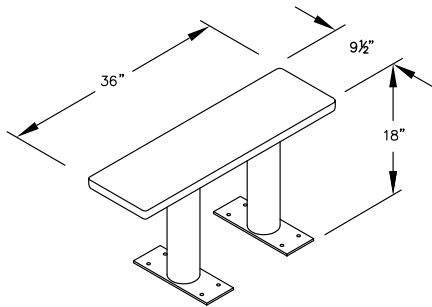

MODEL #77787
84" WIDE WOOD LOCKER BENCH

84" W x 18" H x 9-1/2" D

MODEL #77787

84" WIDE WOOD LOCKER BENCH

AVAILABLE FINISHES:
LIGHT OR DARK

DRAWN: 7/2020

Established in 1936, Salsbury Industries is the industry leader in manufacturing and distributing quality lockers.

18300 CENTRAL AVENUE
CARSON, CA 90746-4008
PHONE: (800) 562-5377
FAX: (800) 562-5399
email: engineering@lockers.com

MODEL #77783
36" W x 18" H x 9-1/2" D

MODEL #77784
48" W x 18" H x 9-1/2" D

MODEL #77785
48" W x 18" H x 9-1/2" D

MODEL #77786
60" W x 18" H x 9-1/2" D

MODEL #77787
72" W x 18" H x 9-1/2" D

MODEL #77788
96" W x 18" H x 9-1/2" D

PEDESTAL BOLT PATTERN

WOOD LOCKER BENCHES

- MODEL #77783 (36" Wide)
- MODEL #77784 (48" Wide)
- MODEL #77785 (60" Wide)
- MODEL #77786 (72" Wide)
- MODEL #77787 (84" Wide)
- MODEL #77788 (96" Wide)