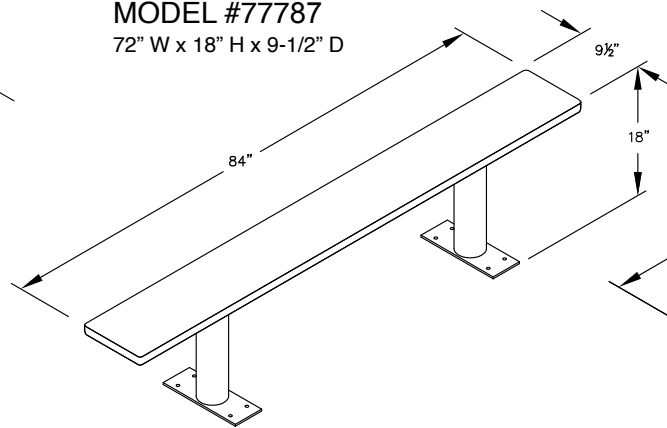

MODEL #77787
84" WIDE WOOD LOCKER BENCH

84" W x 18" H x 9-1/2" D

MODEL #77787

84" WIDE WOOD LOCKER BENCH

AVAILABLE FINISHES:
LIGHT OR DARK

DRAWN: 7/2020

Established in 1936, Salsbury Industries is the industry leader in manufacturing and distributing quality lockers.

18300 CENTRAL AVENUE
CARSON, CA 90746-4008
PHONE: (800) 562-5377
FAX: (800) 562-5399
email: engineering@lockers.com

MODEL #77783
36" W x 18" H x 9-1/2" D

MODEL #77784
48" W x 18" H x 9-1/2" D

MODEL #77785
48" W x 18" H x 9-1/2" D

MODEL #77786
60" W x 18" H x 9-1/2" D

MODEL #77787
72" W x 18" H x 9-1/2" D

MODEL #77788
96" W x 18" H x 9-1/2" D

PEDESTAL BOLT PATTERN

WOOD LOCKER BENCHES

- MODEL #77783 (36" Wide)
- MODEL #77784 (48" Wide)
- MODEL #77785 (60" Wide)
- MODEL #77786 (72" Wide)
- MODEL #77787 (84" Wide)
- MODEL #77788 (96" Wide)