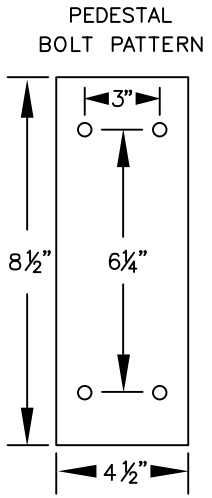

MODEL #77787
84" WIDE WOOD LOCKER BENCH

84" W x 18" H x 9-1/2" D

MODEL #77787

84" WIDE WOOD LOCKER BENCH

AVAILABLE FINISHES:
LIGHT OR DARK

DRAWN: 7/2020

Established in 1936, Salsbury Industries is the industry leader in manufacturing and distributing quality lockers.

18300 CENTRAL AVENUE
CARSON, CA 90746-4008
PHONE: (800) 562-5377
FAX: (800) 562-5399
email: engineering@lockers.com

MODEL #77783
36" W x 18" H x 9-1/2" D

MODEL #77784
48" W x 18" H x 9-1/2" D

MODEL #77785
48" W x 18" H x 9-1/2" D

MODEL #77786
60" W x 18" H x 9-1/2" D

MODEL #77787
72" W x 18" H x 9-1/2" D

MODEL #77788
96" W x 18" H x 9-1/2" D

PEDESTAL BOLT PATTERN

WOOD LOCKER BENCHES

- MODEL #77783 (36" Wide)
- MODEL #77784 (48" Wide)
- MODEL #77785 (60" Wide)
- MODEL #77786 (72" Wide)
- MODEL #77787 (84" Wide)
- MODEL #77788 (96" Wide)