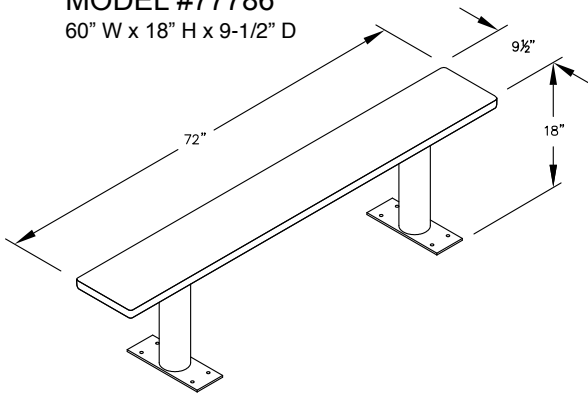

MODEL #77787
84" WIDE WOOD LOCKER BENCH

84" W x 18" H x 9-1/2" D

MODEL #77787

84" WIDE WOOD LOCKER BENCH

AVAILABLE FINISHES:
LIGHT OR DARK

DRAWN: 7/2020

Established in 1936, Salsbury Industries is the industry leader in manufacturing and distributing quality lockers.

18300 CENTRAL AVENUE
CARSON, CA 90746-4008
PHONE: (800) 562-5377
FAX: (800) 562-5399
email: engineering@lockers.com

MODEL #77783
36" W x 18" H x 9-1/2" D

MODEL #77784
48" W x 18" H x 9-1/2" D

MODEL #77785
48" W x 18" H x 9-1/2" D

MODEL #77786
60" W x 18" H x 9-1/2" D

MODEL #77787
72" W x 18" H x 9-1/2" D

MODEL #77788
96" W x 18" H x 9-1/2" D

PEDESTAL BOLT PATTERN

WOOD LOCKER BENCHES

- MODEL #77783 (36" Wide)
- MODEL #77784 (48" Wide)
- MODEL #77785 (60" Wide)
- MODEL #77786 (72" Wide)
- MODEL #77787 (84" Wide)
- MODEL #77788 (96" Wide)