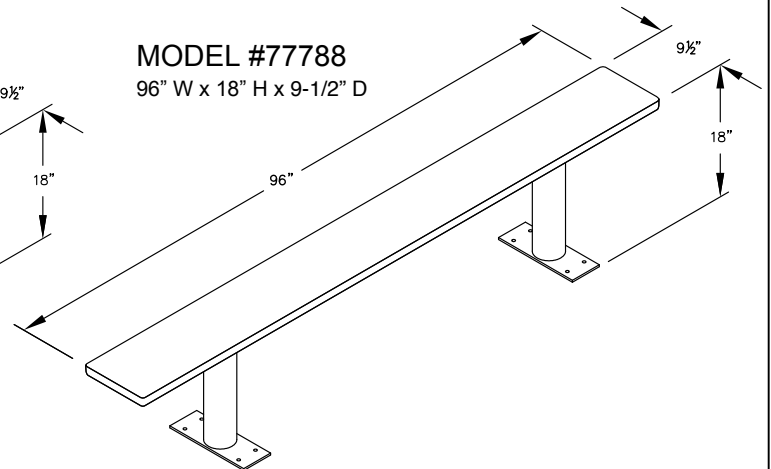

MODEL #77788
 96" WIDE WOOD LOCKER BENCH
 96" W x 18" H x 9-1/2" D

MODEL #77788

96" WIDE WOOD LOCKER BENCH

AVAILABLE FINISHES:
 LIGHT OR DARK

DRAWN: 7/2020

Established in 1936, Salsbury Industries is the industry leader in manufacturing and distributing quality lockers.

18300 CENTRAL AVENUE
 CARSON, CA 90746-4008
 PHONE: (800) 562-5377
 FAX: (800) 562-5399
 email: engineering@lockers.com

MODEL #77783
36" W x 18" H x 9-1/2" D

MODEL #77784
48" W x 18" H x 9-1/2" D

MODEL #77785
48" W x 18" H x 9-1/2" D

MODEL #77786
60" W x 18" H x 9-1/2" D

MODEL #77787
72" W x 18" H x 9-1/2" D

MODEL #77788
96" W x 18" H x 9-1/2" D

PEDESTAL BOLT PATTERN

WOOD LOCKER BENCHES

- MODEL #77783 (36" Wide)
- MODEL #77784 (48" Wide)
- MODEL #77785 (60" Wide)
- MODEL #77786 (72" Wide)
- MODEL #77787 (84" Wide)
- MODEL #77788 (96" Wide)