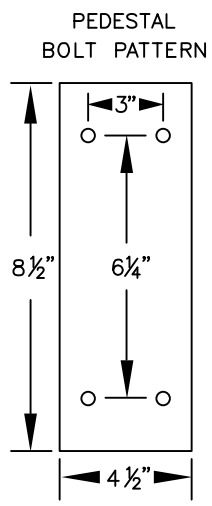

MODEL #77788
 96" WIDE WOOD LOCKER BENCH
 96" W x 18" H x 9-1/2" D

MODEL #77788

96" WIDE WOOD LOCKER BENCH

AVAILABLE FINISHES:
 LIGHT OR DARK

DRAWN: 7/2020

Established in 1936, Salsbury Industries is the industry leader in manufacturing and distributing quality lockers.

18300 CENTRAL AVENUE
 CARSON, CA 90746-4008
 PHONE: (800) 562-5377
 FAX: (800) 562-5399
 email: engineering@lockers.com

MODEL #77783
36" W x 18" H x 9-1/2" D

MODEL #77784
48" W x 18" H x 9-1/2" D

MODEL #77785
48" W x 18" H x 9-1/2" D

MODEL #77786
60" W x 18" H x 9-1/2" D

MODEL #77787
72" W x 18" H x 9-1/2" D

MODEL #77788
96" W x 18" H x 9-1/2" D

PEDESTAL BOLT PATTERN

WOOD LOCKER BENCHES

- MODEL #77783 (36" Wide)
- MODEL #77784 (48" Wide)
- MODEL #77785 (60" Wide)
- MODEL #77786 (72" Wide)
- MODEL #77787 (84" Wide)
- MODEL #77788 (96" Wide)