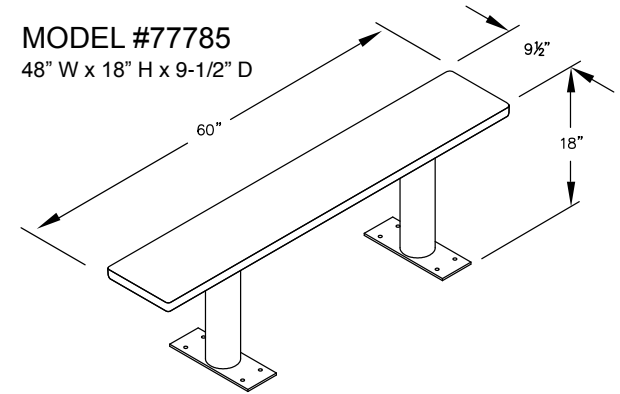

MODEL #77788
 96" WIDE WOOD LOCKER BENCH
 96" W x 18" H x 9-1/2" D

MODEL #77788

96" WIDE WOOD LOCKER BENCH

AVAILABLE FINISHES:
 LIGHT OR DARK

DRAWN: 7/2020

Established in 1936, Salsbury Industries is the industry leader in manufacturing and distributing quality lockers.

18300 CENTRAL AVENUE
 CARSON, CA 90746-4008
 PHONE: (800) 562-5377
 FAX: (800) 562-5399
 email: engineering@lockers.com

MODEL #77783
36" W x 18" H x 9-1/2" D

MODEL #77784
48" W x 18" H x 9-1/2" D

MODEL #77785
48" W x 18" H x 9-1/2" D

MODEL #77786
60" W x 18" H x 9-1/2" D

MODEL #77787
72" W x 18" H x 9-1/2" D

MODEL #77788
96" W x 18" H x 9-1/2" D

PEDESTAL BOLT PATTERN

WOOD LOCKER BENCHES

- MODEL #77783 (36" Wide)
- MODEL #77784 (48" Wide)
- MODEL #77785 (60" Wide)
- MODEL #77786 (72" Wide)
- MODEL #77787 (84" Wide)
- MODEL #77788 (96" Wide)