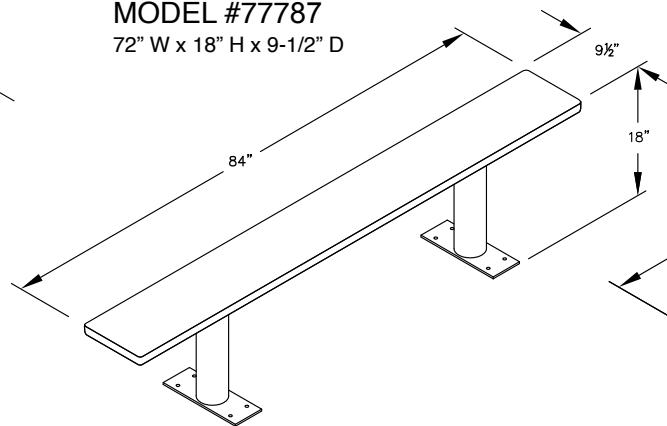

MODEL #77788
 96" WIDE WOOD LOCKER BENCH
 96" W x 18" H x 9-1/2" D

MODEL #77788

96" WIDE WOOD LOCKER BENCH

AVAILABLE FINISHES:
 LIGHT OR DARK

DRAWN: 7/2020

Established in 1936, Salsbury Industries is the industry leader in manufacturing and distributing quality lockers.

18300 CENTRAL AVENUE
 CARSON, CA 90746-4008
 PHONE: (800) 562-5377
 FAX: (800) 562-5399
 email: engineering@lockers.com

MODEL #77783
36" W x 18" H x 9-1/2" D

MODEL #77784
48" W x 18" H x 9-1/2" D

MODEL #77785
48" W x 18" H x 9-1/2" D

MODEL #77786
60" W x 18" H x 9-1/2" D

MODEL #77787
72" W x 18" H x 9-1/2" D

MODEL #77788
96" W x 18" H x 9-1/2" D

PEDESTAL BOLT PATTERN

WOOD LOCKER BENCHES

- MODEL #77783 (36" Wide)
- MODEL #77784 (48" Wide)
- MODEL #77785 (60" Wide)
- MODEL #77786 (72" Wide)
- MODEL #77787 (84" Wide)
- MODEL #77788 (96" Wide)