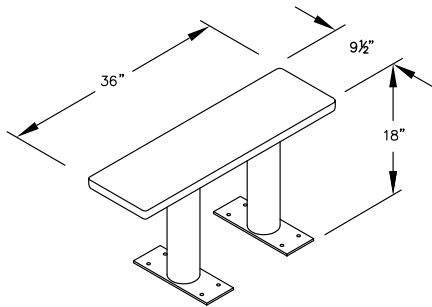

MODEL #77788
 96" WIDE WOOD LOCKER BENCH
 96" W x 18" H x 9-1/2" D

MODEL #77788

96" WIDE WOOD LOCKER BENCH

AVAILABLE FINISHES:
 LIGHT OR DARK

DRAWN: 7/2020

Established in 1936, Salsbury Industries is the industry leader in manufacturing and distributing quality lockers.

18300 CENTRAL AVENUE
 CARSON, CA 90746-4008
 PHONE: (800) 562-5377
 FAX: (800) 562-5399
 email: engineering@lockers.com

MODEL #77783
36" W x 18" H x 9-1/2" D

MODEL #77784
48" W x 18" H x 9-1/2" D

MODEL #77785
48" W x 18" H x 9-1/2" D

MODEL #77786
60" W x 18" H x 9-1/2" D

MODEL #77787
72" W x 18" H x 9-1/2" D

MODEL #77788
96" W x 18" H x 9-1/2" D

PEDESTAL BOLT PATTERN

WOOD LOCKER BENCHES

- MODEL #77783 (36" Wide)
- MODEL #77784 (48" Wide)
- MODEL #77785 (60" Wide)
- MODEL #77786 (72" Wide)
- MODEL #77787 (84" Wide)
- MODEL #77788 (96" Wide)