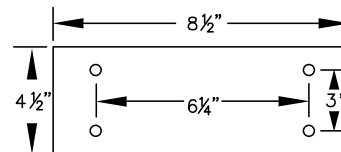

MODEL #77786
60" W x 18" H x 9-1/2" D

MODEL #77787
72" W x 18" H x 9-1/2" D

MODEL #77788
96" W x 18" H x 9-1/2" D

PEDESTAL BOLT PATTERN

WOOD LOCKER BENCHES

- MODEL #77783 (36" Wide)
- MODEL #77784 (48" Wide)
- MODEL #77785 (60" Wide)
- MODEL #77786 (72" Wide)
- MODEL #77787 (84" Wide)
- MODEL #77788 (96" Wide)