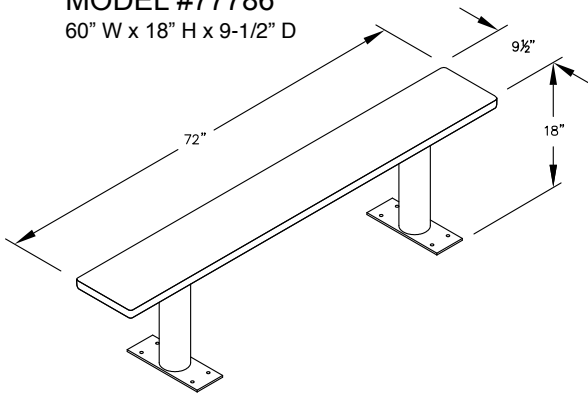

MODEL #77788
 96" WIDE WOOD LOCKER BENCH
 96" W x 18" H x 9-1/2" D

MODEL #77788

96" WIDE WOOD LOCKER BENCH

AVAILABLE FINISHES:
 LIGHT OR DARK

DRAWN: 7/2020

Established in 1936, Salsbury Industries is the industry leader in manufacturing and distributing quality lockers.

18300 CENTRAL AVENUE
 CARSON, CA 90746-4008
 PHONE: (800) 562-5377
 FAX: (800) 562-5399
 email: engineering@lockers.com

MODEL #77783
36" W x 18" H x 9-1/2" D

MODEL #77784
48" W x 18" H x 9-1/2" D

MODEL #77785
48" W x 18" H x 9-1/2" D

MODEL #77786
60" W x 18" H x 9-1/2" D

MODEL #77787
72" W x 18" H x 9-1/2" D

MODEL #77788
96" W x 18" H x 9-1/2" D

PEDESTAL BOLT PATTERN

WOOD LOCKER BENCHES

- MODEL #77783 (36" Wide)
- MODEL #77784 (48" Wide)
- MODEL #77785 (60" Wide)
- MODEL #77786 (72" Wide)
- MODEL #77787 (84" Wide)
- MODEL #77788 (96" Wide)