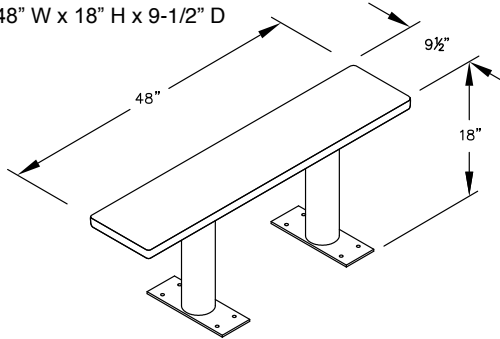

MODEL #77788
 96" WIDE WOOD LOCKER BENCH
 96" W x 18" H x 9-1/2" D

MODEL #77788

96" WIDE WOOD LOCKER BENCH

AVAILABLE FINISHES:
 LIGHT OR DARK

DRAWN: 7/2020

Established in 1936, Salsbury Industries is the industry leader in manufacturing and distributing quality lockers.

18300 CENTRAL AVENUE
 CARSON, CA 90746-4008
 PHONE: (800) 562-5377
 FAX: (800) 562-5399
 email: engineering@lockers.com

MODEL #77783
36" W x 18" H x 9-1/2" D

MODEL #77784
48" W x 18" H x 9-1/2" D

MODEL #77785
48" W x 18" H x 9-1/2" D

MODEL #77786
60" W x 18" H x 9-1/2" D

MODEL #77787
72" W x 18" H x 9-1/2" D

MODEL #77788
96" W x 18" H x 9-1/2" D

PEDESTAL BOLT PATTERN

WOOD LOCKER BENCHES

- MODEL #77783 (36" Wide)
- MODEL #77784 (48" Wide)
- MODEL #77785 (60" Wide)
- MODEL #77786 (72" Wide)
- MODEL #77787 (84" Wide)
- MODEL #77788 (96" Wide)