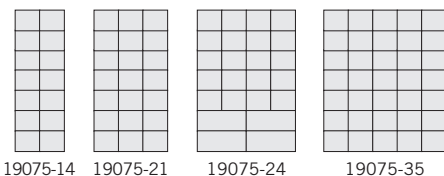

7 DOOR HIGH UNITS - 42" H