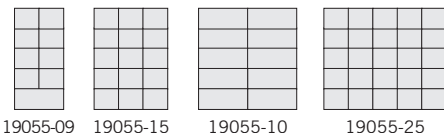

5 DOOR HIGH UNITS - 31" H