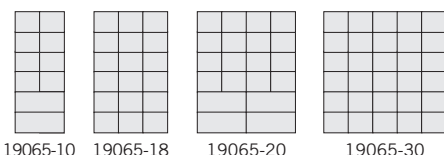

6 DOOR HIGH UNITS - 36 1/2" H